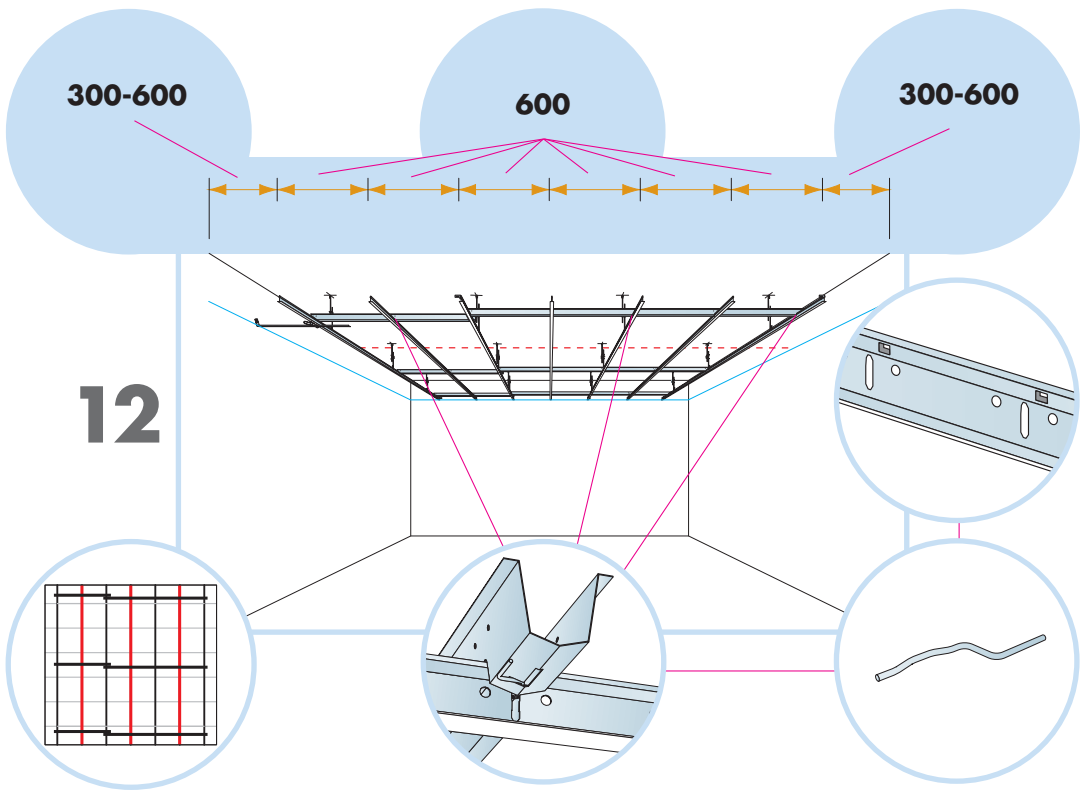

6. Connect T24 Cross tee  
L=600

7. Connect Split pin

8. Connect Adjustable hanger

9. Connect Hanger clip

10. Alt. Connect Frieze trim

11. Connect Frieze bracket

12. Connect Hold down clip Ds

13, 14. Silicon based antifungicidal sealant (not supplied by Ecophon)

11'

11'

- 600x600** → **13**
- 1200x600** → **14**

□ **13**

□ **14**

□ → 17

▭ → 21

└ → 18