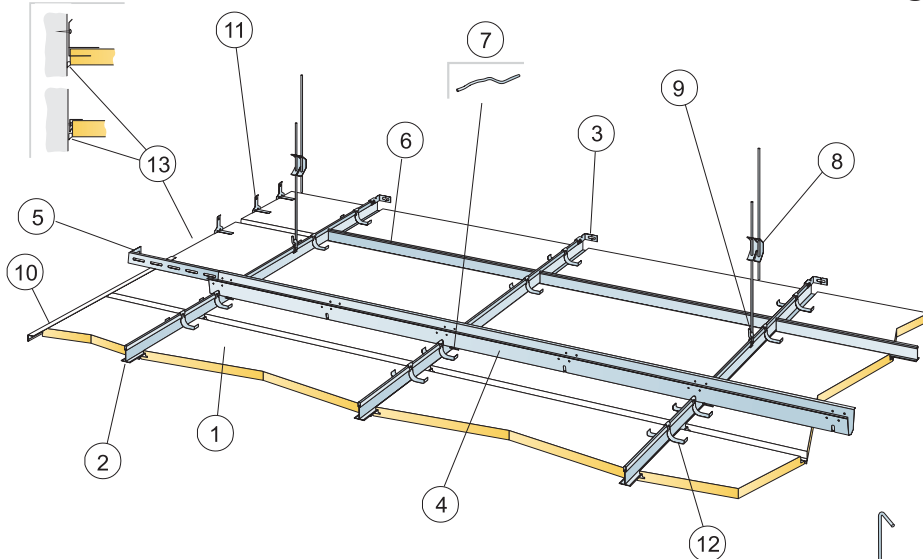

## Hygiene Labotec Ds

600x600, 1200x600

M251

1. Ecophon Hygiene Labotec Ds

2. Connect T24 Main runner

3. Connect Wall bracket

4. Connect Space bar

5. Connect Wall bracket

6. Connect T24 Cross tee  
L=600

7. Connect Split pin

8. Connect Adjustable hanger

9. Connect Hanger clip

10. Alt. Connect Frieze trim

11. Connect Frieze bracket

12. Connect Hold down clip Ds

13, 14. Silicon based antifungicidal sealant (not supplied by Ecophon)

11'

11'

- 600x600** → **13**
- 1200x600** → **14**

□ **13**

□ **14**

□ → 17

▭ → 21

└ → 18