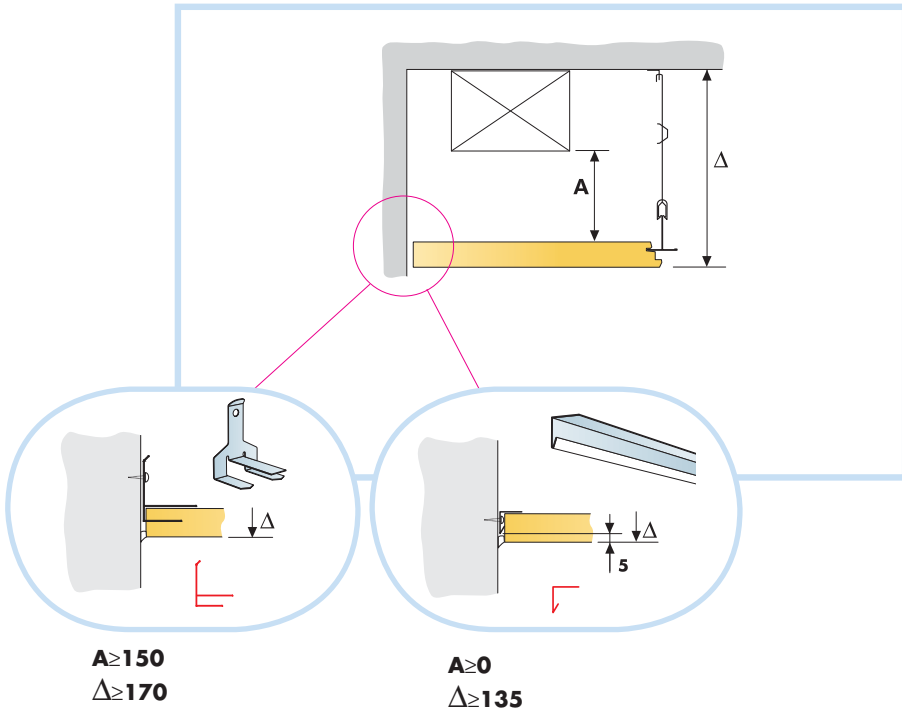

## Hygiene Labotec Ds

600x600, 1200x600

M251

1. Ecophon Hygiene Labotec Ds

2. Connect T24 Main runner

3. Connect Wall bracket

4. Connect Space bar

5. Connect Wall bracket

6. Connect T24 Cross tee  
L=600

7. Connect Split pin

8. Connect Adjustable hanger

9. Connect Hanger clip

10. Alt. Connect Frieze trim

11. Connect Frieze bracket

12. Connect Hold down clip Ds

13, 14. Silicon based antifungicidal sealant (not supplied by Ecophon)

11'

11'

- 600x600** → **13**
- 1200x600** → **14**

□ **13**

□ **14**

□ → 17

▭ → 21

└ → 18