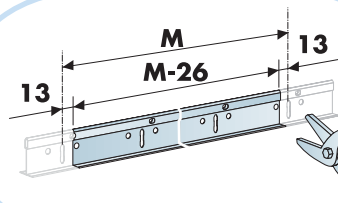

**x1**

600x600  
Installation guide  
IG202

1200x1200  
Installation guide  
IG203 → 15

**1**

Connect Main runner  
HD 7101

Connect Installation-  
screw 4025

**2**

**3**

**4**

5

Connect Laser  
angle 0301

Connect Direct  
bracket 1012

6

**7**

**$M > 2400 \rightarrow 8$      $M \leq 2400 \rightarrow 9$**

**8**