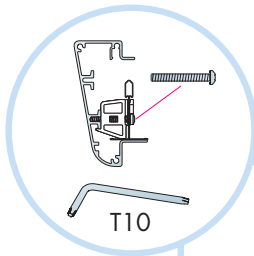

**x1**

600x600  
Installation guide  
IG202

1200x1200  
Installation guide  
IG203 → 15

**1**

Connect Main runner  
HD 7101

Connect Installation-  
screw 4025

**2**

**3**

**4**

5

Connect Laser  
angle 0301

Connect Direct  
bracket 1012

6

**7**

**$M > 2400 \rightarrow 8$      $M \leq 2400 \rightarrow 9$**

**8**

9

10

11

12

13

14

**1200x1200**

Connect direct  
fixing plate  
0905