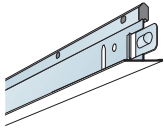

**x1**

600x600  
Installation guide  
IG202

1200x1200  
Installation guide  
IG203 → 15

**1**

Connect Main runner  
HD 7101

Connect Installation-  
screw 4025

**2**

**3**

**4**

5

Connect Laser  
angle 0301

Connect Direct  
bracket 1012

6

**7**

**$M > 2400 \rightarrow 8$      $M \leq 2400 \rightarrow 9$**

**8**