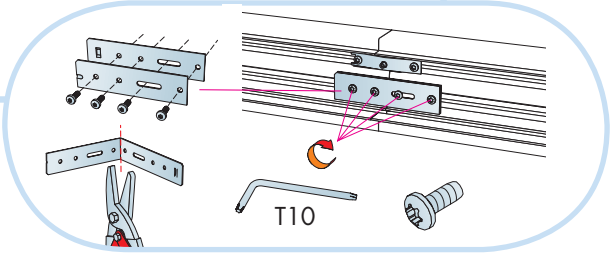

**x1**

600x600  
Installation guide  
IG202

1200x1200  
Installation guide  
IG203 → 15

**1**

Connect Main runner  
HD 7101

Connect Installation-  
screw 4025

**2**

**3**

**4**

5

Connect Laser  
angle 0301

Connect Direct  
bracket 1012

6

**7**

**$M > 2400 \rightarrow 8$      $M \leq 2400 \rightarrow 9$**

**8**

9

10

11

12

13

14

**1200x1200**

Connect direct  
fixing plate  
0905