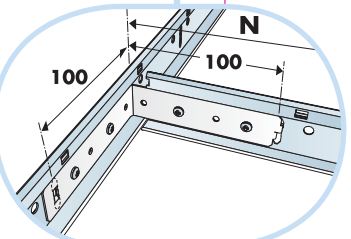

**x1**

600x600  
Installation guide  
IG202

1200x1200  
Installation guide  
IG203 → 15

**1**

Connect Main runner  
HD 7101

Connect Installation-  
screw 4025

**2**

**3**

**4**

5

Connect Laser  
angle 0301

Connect Direct  
bracket 1012

6

**7**

**$M > 2400 \rightarrow 8$      $M \leq 2400 \rightarrow 9$**

**8**