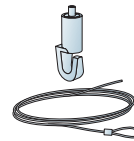

## Ecophon Edge 500 with Focus Dg

600x600, 1200x600, 1200x1200, XL  
M211

1. Connect Edge 500 profile

2. Connect Edge 500 corner

3. Connect L-coupling 1040

4. Joint with Guide pins and Joint fixing bracket

5. Focus Dg system with Connect Main runner HD 7101 on all four sides

6. Connect Adjustable wire hanger 2174

7. Connect Hanger clip

8. Connect Main runner HD for adjustment and stabilisation of grid

9. Connect Edge profile clip