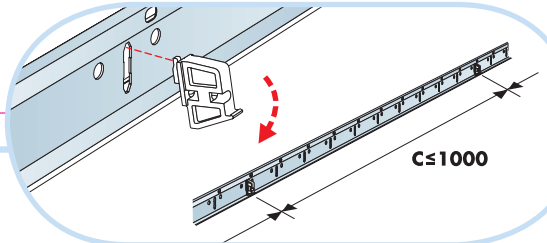

**x1**

600x600  
Installation guide  
IG202

1200x1200  
Installation guide  
IG203 → 15

**1**

Connect Main runner  
HD 7101

Connect Installation-  
screw 4025

**2**

**3**

**4**

5

Connect Laser  
angle 0301

Connect Direct  
bracket 1012

6

**7**

**$M > 2400 \rightarrow 8$      $M \leq 2400 \rightarrow 9$**

**8**