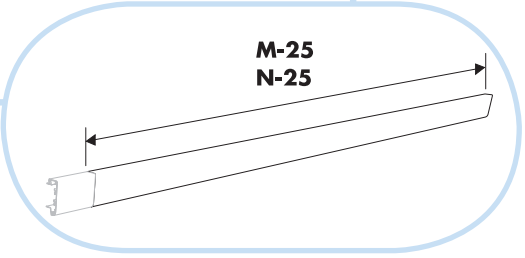

**x1**

600x600  
Installation guide  
IG202

1200x1200  
Installation guide  
IG203 → 15

**1**

Connect Main runner  
HD 7101

Connect Installation-  
screw 4025

**2**

**3**

**4**

5

Connect Laser  
angle 0301

Connect Direct  
bracket 1012

6

**7**

**$M > 2400 \rightarrow 8$      $M \leq 2400 \rightarrow 9$**

**8**

9

10

11

12

13

14

**1200x1200**

Connect direct  
fixing plate  
0905