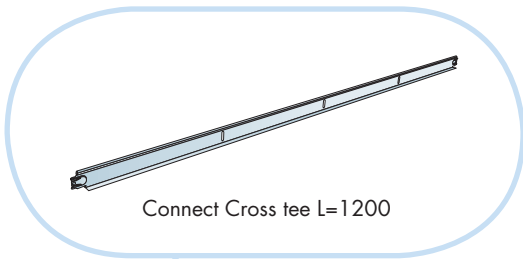

**x1**

600x600  
Installation guide  
IG202

1200x1200  
Installation guide  
IG203 → 15

**1**

Connect Main runner  
HD 7101

Connect Installation-  
screw 4025

**2**

**3**

**4**

5

Connect Laser  
angle 0301

Connect Direct  
bracket 1012

6

**7**

**$M > 2400 \rightarrow 8$      $M \leq 2400 \rightarrow 9$**

**8**