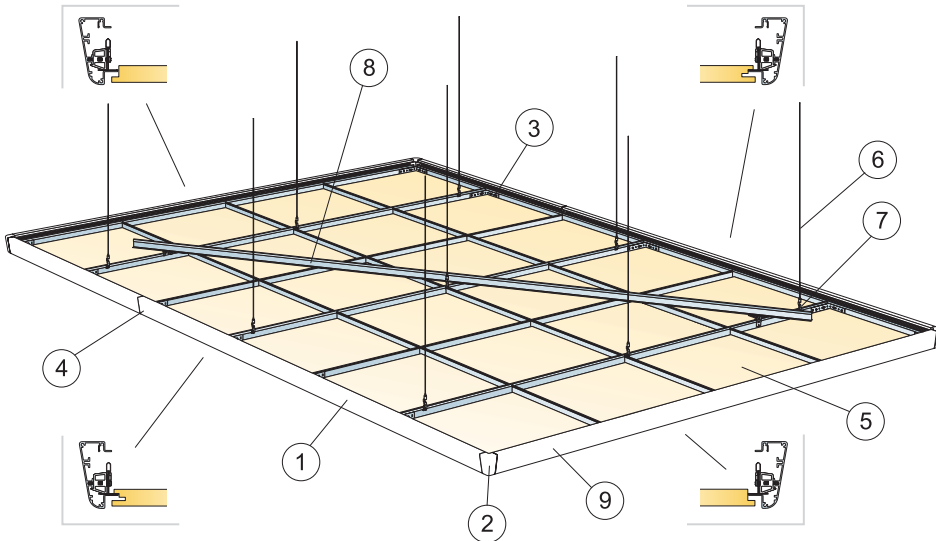

## Ecophon Edge 500 with Focus Dg

600x600, 1200x600, 1200x1200, XL  
M211

1. Connect Edge 500 profile

2. Connect Edge 500 corner

3. Connect L-coupling 1040

4. Joint with Guide pins and Joint fixing bracket

5. Focus Dg system with Connect Main runner HD 7101 on all four sides

6. Connect Adjustable wire hanger 2174

7. Connect Hanger clip

8. Connect Main runner HD for adjustment and stabilisation of grid

9. Connect Edge profile clip