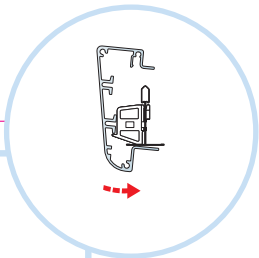

**x1**

600x600  
Installation guide  
IG202

1200x1200  
Installation guide  
IG203 → 15

**1**

Connect Main runner  
HD 7101

Connect Installation-  
screw 4025

**2**

**3**

**4**

5

Connect Laser  
angle 0301

Connect Direct  
bracket 1012

6

**7**

**$M > 2400 \rightarrow 8$      $M \leq 2400 \rightarrow 9$**

**8**

9

10

11

12

13

14

**1200x1200**

Connect direct  
fixing plate  
0905