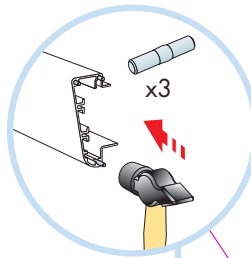

**x1**

600x600  
Installation guide  
IG202

1200x1200  
Installation guide  
IG203 → 15

**1**

Connect Main runner  
HD 7101

Connect Installation-  
screw 4025

**2**

**3**

**4**

5

Connect Laser  
angle 0301

Connect Direct  
bracket 1012

6

**7**

**$M > 2400 \rightarrow 8$      $M \leq 2400 \rightarrow 9$**

**8**

9

10

11

12

13

14

**1200x1200**

Connect direct  
fixing plate  
0905