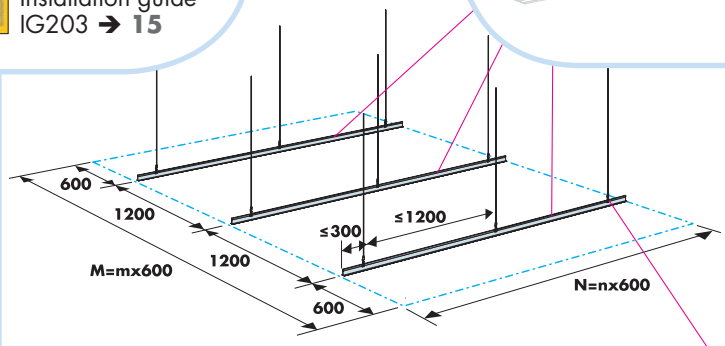

**x1**

600x600  
Installation guide  
IG202

1200x1200  
Installation guide  
IG203 → 15

**1**

Connect Main runner  
HD 7101

Connect Installation-  
screw 4025

**2**

**3**

**4**

5

Connect Laser  
angle 0301

Connect Direct  
bracket 1012

6

**7**

**$M > 2400 \rightarrow 8$      $M \leq 2400 \rightarrow 9$**

**8**