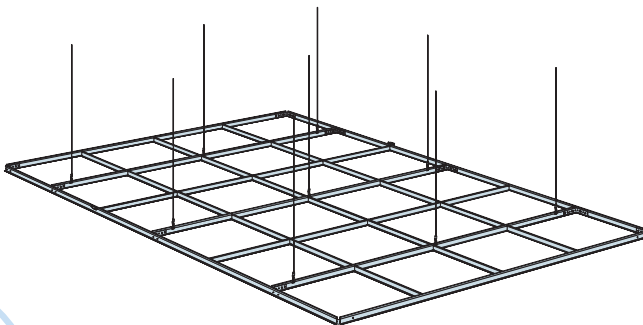

**x1**

600x600  
Installation guide  
IG202

1200x1200  
Installation guide  
IG203 → 15

**1**

Connect Main runner  
HD 7101

Connect Installation-  
screw 4025

**2**

**3**

**4**

5

Connect Laser  
angle 0301

Connect Direct  
bracket 1012

6

**7**

**$M > 2400 \rightarrow 8$      $M \leq 2400 \rightarrow 9$**

**8**