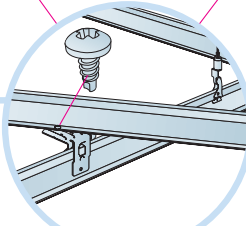

**x1**

600x600  
Installation guide  
IG202

1200x1200  
Installation guide  
IG203 → 15

**1**

Connect Main runner  
HD 7101

Connect Installation-  
screw 4025

**2**

**3**

**4**

5

Connect Laser  
angle 0301

Connect Direct  
bracket 1012

6

**7**

**$M > 2400 \rightarrow 8$      $M \leq 2400 \rightarrow 9$**

**8**