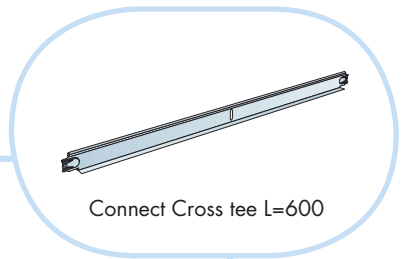

**x1**

600x600  
Installation guide  
IG202

1200x1200  
Installation guide  
IG203 → 15

**1**

Connect Main runner  
HD 7101

Connect Installation-  
screw 4025

**2**

**3**

**4**

5

Connect Laser  
angle 0301

Connect Direct  
bracket 1012

6

**7**

**$M > 2400 \rightarrow 8$      $M \leq 2400 \rightarrow 9$**

**8**