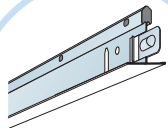

**x1**

600x600  
Installation guide  
IG202

1200x1200  
Installation guide  
IG203 → 15

**1**

Connect Main runner  
HD 7101

Connect Installation-  
screw 4025

**2**

**3**

**4**

5

Connect Laser  
angle 0301

Connect Direct  
bracket 1012

6

**7**

**$M > 2400 \rightarrow 8$      $M \leq 2400 \rightarrow 9$**

**8**