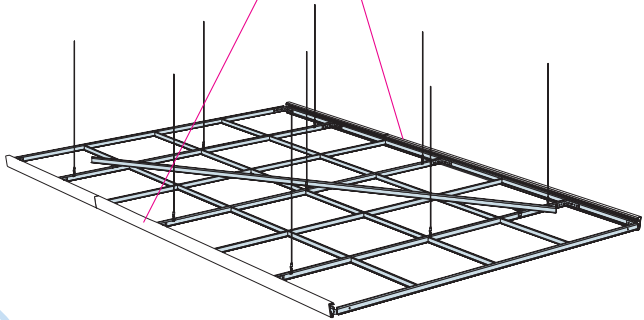

**x1**

600x600  
Installation guide  
IG202

1200x1200  
Installation guide  
IG203 → 15

**1**

Connect Main runner  
HD 7101

Connect Installation-  
screw 4025

**2**

**3**

**4**

5

Connect Laser  
angle 0301

Connect Direct  
bracket 1012

6

**7**

**$M > 2400 \rightarrow 8$      $M \leq 2400 \rightarrow 9$**

**8**

9

10

11

12

13

14

**1200x1200**

Connect direct  
fixing plate  
0905