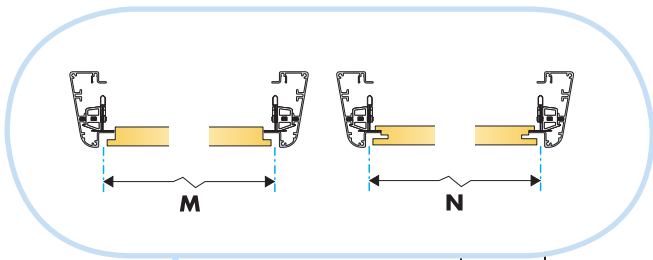

**x1**

600x600  
Installation guide  
IG202

1200x1200  
Installation guide  
IG203 → 15

**1**

Connect Main runner  
HD 7101

Connect Installation-  
screw 4025

**2**

**3**

**4**

5

Connect Laser  
angle 0301

Connect Direct  
bracket 1012

6

**7**

**$M > 2400 \rightarrow 8$      $M \leq 2400 \rightarrow 9$**

**8**

9

10

11

12

13

14

**1200x1200**

Connect direct  
fixing plate  
0905