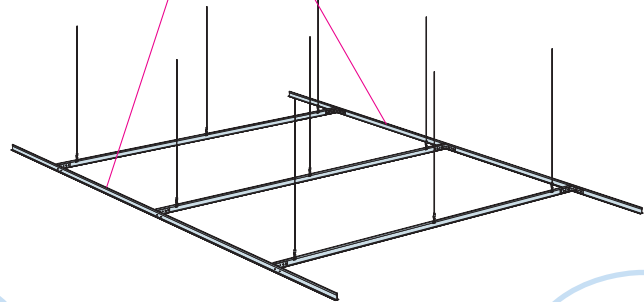

### Connect Edge 500 kit Ds/Dg

**x18**

**x4**

**x1**

**x1**

**x24**

**x12**

**x1**

**x1**

600x600  
Installation guide  
IG202

1200x1200  
Installation guide  
IG203 → 15

**1**

Connect Main runner  
HD 7101

Connect Installation-  
screw 4025

**2**

**3**

**4**

5

Connect Laser  
angle 0301

Connect Direct  
bracket 1012

6

**7**

**$M > 2400 \rightarrow 8$      $M \leq 2400 \rightarrow 9$**

**8**

9

10

11

12

13

14

**1200x1200**

Connect direct  
fixing plate  
0905