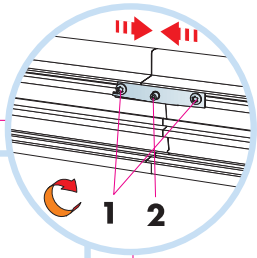

**x1**

600x600  
Installation guide  
IG202

1200x1200  
Installation guide  
IG203 → 15

**1**

Connect Main runner  
HD 7101

Connect Installation-  
screw 4025

**2**

**3**

**4**

5

Connect Laser  
angle 0301

Connect Direct  
bracket 1012

6

**7**

**$M > 2400 \rightarrow 8$      $M \leq 2400 \rightarrow 9$**

**8**

9

10

11

12

13

14

**1200x1200**

Connect direct  
fixing plate  
0905