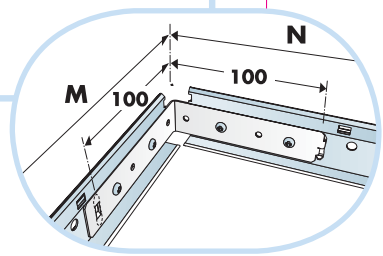

**x1**

600x600  
Installation guide  
IG202

1200x1200  
Installation guide  
IG203 → 15

**1**

Connect Main runner  
HD 7101

Connect Installation-  
screw 4025

**2**

**3**

**4**

5

Connect Laser  
angle 0301

Connect Direct  
bracket 1012

6

**7**

**$M > 2400 \rightarrow 8$      $M \leq 2400 \rightarrow 9$**

**8**