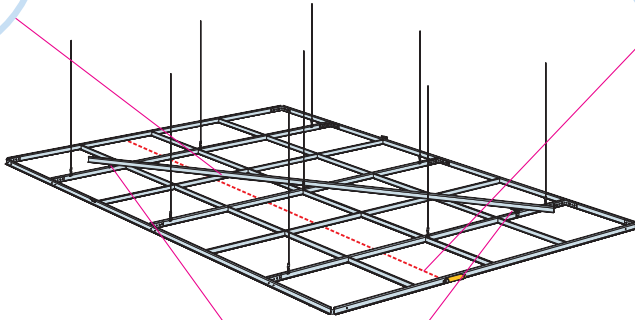

**x1**

600x600  
Installation guide  
IG202

1200x1200  
Installation guide  
IG203 → 15

**1**

Connect Main runner  
HD 7101

Connect Installation-  
screw 4025

**2**

**3**

**4**

5

Connect Laser  
angle 0301

Connect Direct  
bracket 1012

6

**7**

**$M > 2400 \rightarrow 8$      $M \leq 2400 \rightarrow 9$**

**8**