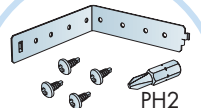

**x1**

600x600  
Installation guide  
IG202

1200x1200  
Installation guide  
IG203 → 15

**1**

Connect Main runner  
HD 7101

Connect Installation-  
screw 4025

**2**

**3**

**4**

5

Connect Laser  
angle 0301

Connect Direct  
bracket 1012

6

**7**

**$M > 2400 \rightarrow 8$      $M \leq 2400 \rightarrow 9$**

**8**