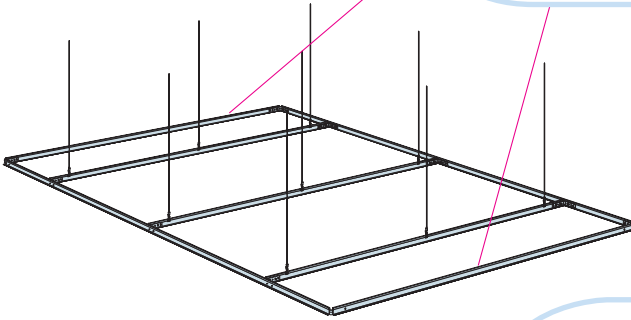

**x1**

600x600  
Installation guide  
IG202

1200x1200  
Installation guide  
IG203 → 15

**1**

Connect Main runner  
HD 7101

Connect Installation-  
screw 4025

**2**

**3**

**4**

5

Connect Laser  
angle 0301

Connect Direct  
bracket 1012

6

**7**

**$M > 2400 \rightarrow 8$      $M \leq 2400 \rightarrow 9$**

**8**