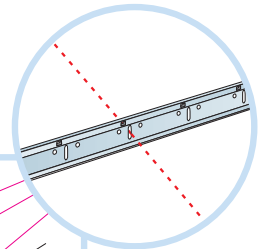

5. Connect Support clip Dg 20

6. Connect Adjustable hanger

7. Connect Hanger clip

8. Connect Direct fixing bracket

9. Connect Angle trim

→ 20

1. Connect Bridging profile

2. Connect Bridging clip 5/20

7

Connect Laser angle 0301

8

9

10

**300-600
12"-24"**

**600/
625/
24"**

**300-600
12"-24"**