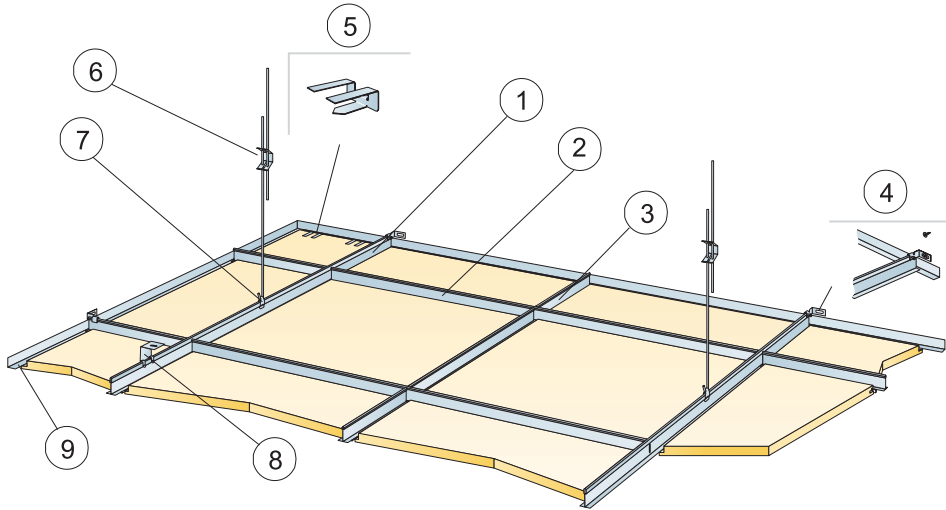

Focus Dg

600x600, 625x625, 24"x24"
1200x600, 1250x625, 24"x48"

M202

1. Connect T-24 Main runner HD

2. Connect T-24 Cross tee, L=1200/1250/48"

3. Connect T-24 Cross tee, L=600/625/24"

4. Connect Wall bracket

5. Connect Support clip Dg 20

6. Connect Adjustable hanger

7. Connect Hanger clip

8. Connect Direct fixing bracket

9. Connect Angle trim

→ 20

1. Connect Bridging profile

2. Connect Bridging clip 5/20