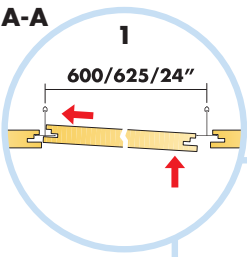

5. Connect Support clip Dg 20

6. Connect Adjustable hanger

7. Connect Hanger clip

8. Connect Direct fixing bracket

9. Connect Angle trim

→ 20

1. Connect Bridging profile

2. Connect Bridging clip 5/20

7

Connect Laser angle 0301

8

9

10

**300-600
12"-24"**

**600/
625/
24"**

**300-600
12"-24"**

11

600x600/625x625/24"x24" → 13
 1200x600/1250x625/24"x48" → 17

A-A

14

B-B

C-C

15

D-D