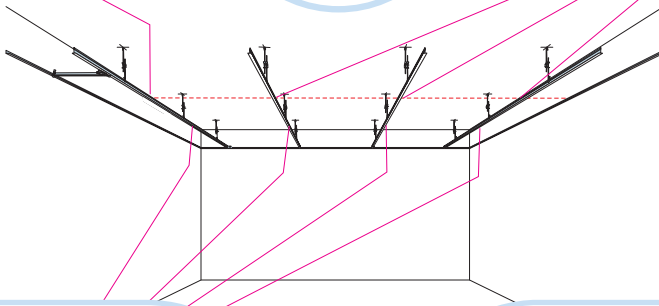

Focus Dg

600x600, 625x625, 24"x24"
1200x600, 1250x625, 24"x48"

M202

1. Connect T-24 Main runner HD

2. Connect T-24 Cross tee, L=1200/1250/48"

3. Connect T-24 Cross tee, L=600/625/24"

4. Connect Wall bracket

5. Connect Support clip Dg 20

6. Connect Adjustable hanger

7. Connect Hanger clip

8. Connect Direct fixing bracket

9. Connect Angle trim

→ 20

1. Connect Bridging profile

2. Connect Bridging clip 5/20

7

Connect Laser angle 0301

8

9

10

**300-600
12"-24"**

**600/
625/
24"**

**300-600
12"-24"**