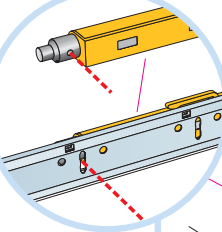

5. Connect Support clip Dg 20

6. Connect Adjustable hanger

7. Connect Hanger clip

8. Connect Direct fixing bracket

9. Connect Angle trim

→ 20

1. Connect Bridging profile

2. Connect Bridging clip 5/20

7

Connect Laser angle 0301

8

9

10

**300-600
12"-24"**

**600/
625/
24"**

**300-600
12"-24"**