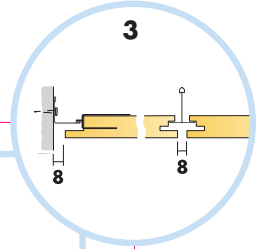

5. Connect Support clip Dg 20

6. Connect Adjustable hanger

7. Connect Hanger clip

8. Connect Direct fixing bracket

9. Connect Angle trim

→ 20

1. Connect Bridging profile

2. Connect Bridging clip 5/20

7

Connect Laser angle 0301

8

9

10

**300-600
12"-24"**

**600/
625/
24"**

**300-600
12"-24"**

11

600x600/625x625/24"x24" → 13
 1200x600/1250x625/24"x48" → 17

A-A

14

B-B

C-C

15

D-D

E-E

F-F

16

16¹

17

18

E-E

F-F