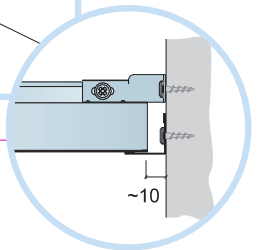

**300-600
12"-24"**

**600/
625/
24"**

**300-600
12"-24"**

11