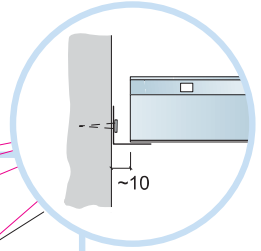

5. Connect Support clip Dg 20

6. Connect Adjustable hanger

7. Connect Hanger clip

8. Connect Direct fixing bracket

9. Connect Angle trim

→ 20

1. Connect Bridging profile

2. Connect Bridging clip 5/20

7

Connect Laser angle 0301

8

9

10

**300-600
12"-24"**

**600/
625/
24"**

**300-600
12"-24"**

11

600x600/625x625/24"x24" → 13
 1200x600/1250x625/24"x48" → 17

A-A

14

B-B

C-C

15

D-D