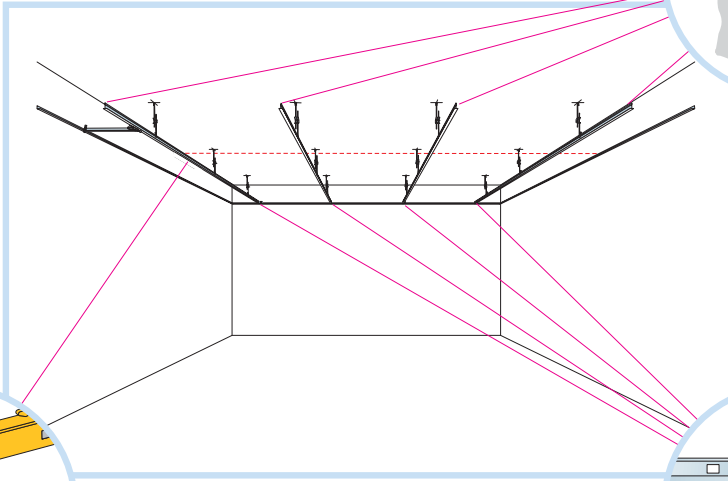

5. Connect Support clip Dg 20

6. Connect Adjustable hanger

7. Connect Hanger clip

8. Connect Direct fixing bracket

9. Connect Angle trim

→ 20

1. Connect Bridging profile

2. Connect Bridging clip 5/20

7

Connect Laser angle 0301

8

9

10

**300-600
12"-24"**

**600/
625/
24"**

**300-600
12"-24"**