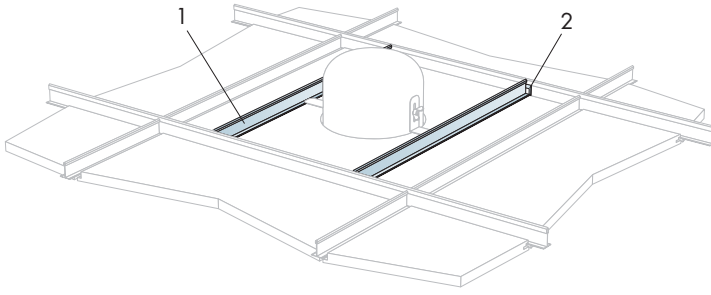

Focus Dg

600x600, 625x625, 24"x24"
1200x600, 1250x625, 24"x48"

M202

1. Connect T-24 Main runner HD

2. Connect T-24 Cross tee, L=1200/1250/48"

3. Connect T-24 Cross tee, L=600/625/24"

4. Connect Wall bracket

5. Connect Support clip Dg 20

6. Connect Adjustable hanger

7. Connect Hanger clip

8. Connect Direct fixing bracket

9. Connect Angle trim

→ 20

1. Connect Bridging profile

2. Connect Bridging clip 5/20