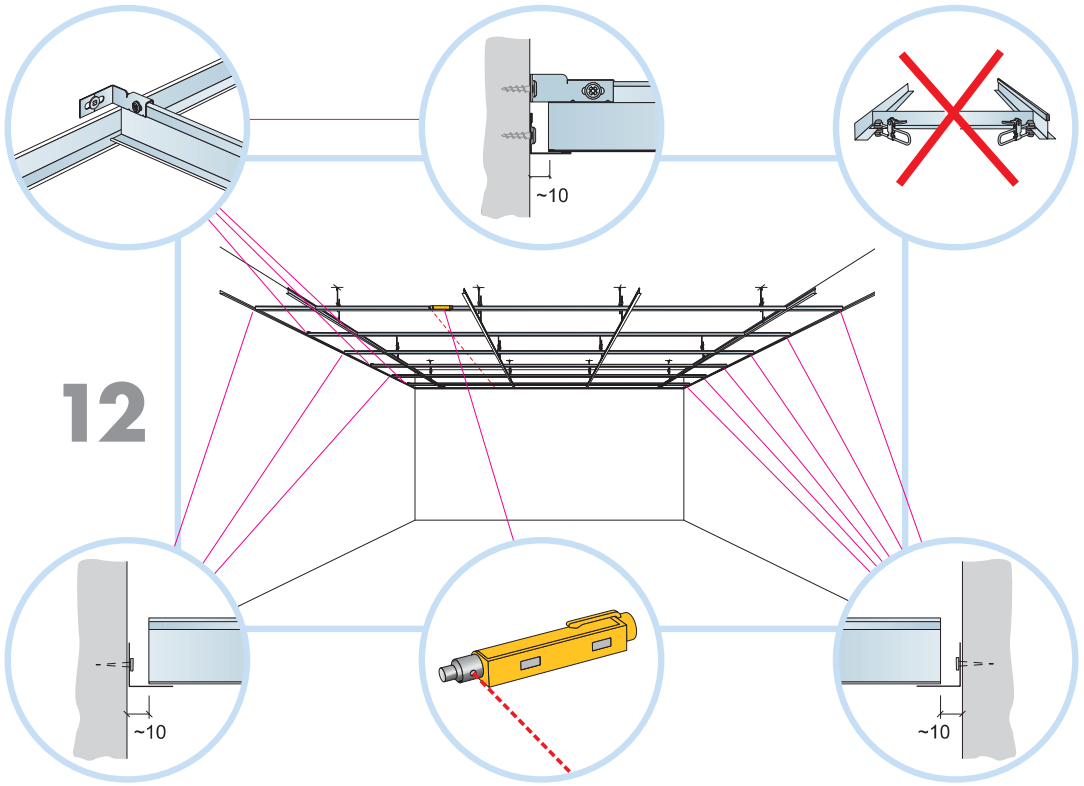

600x600/625x625/24"x24" → 13
1200x600/1250x625/24"x48" → 17