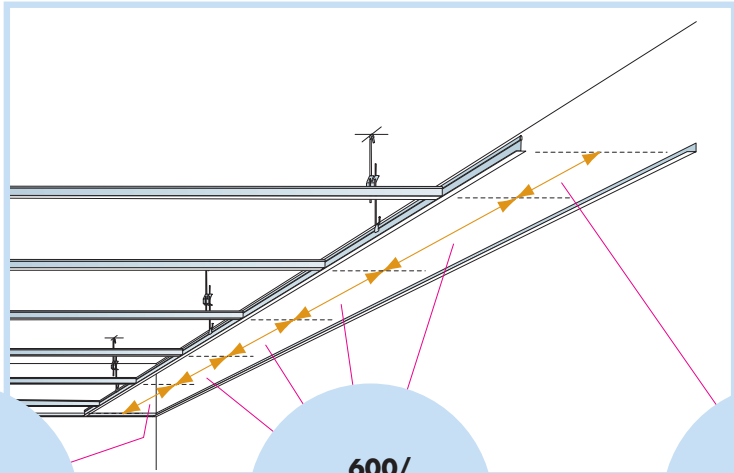

5. Connect Support clip Dg 20

6. Connect Adjustable hanger

7. Connect Hanger clip

8. Connect Direct fixing bracket

9. Connect Angle trim

→ 20

1. Connect Bridging profile

2. Connect Bridging clip 5/20

7

Connect Laser angle 0301

8

9

10

**300-600
12"-24"**

**600/
625/
24"**

**300-600
12"-24"**