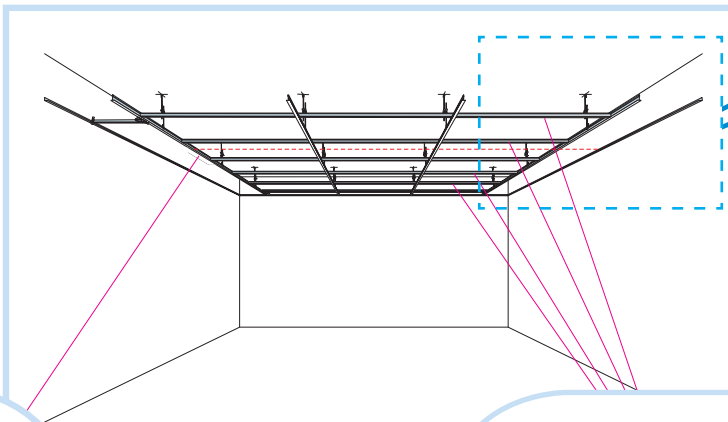

5. Connect Support clip Dg 20

6. Connect Adjustable hanger

7. Connect Hanger clip

8. Connect Direct fixing bracket

9. Connect Angle trim

→ 20

1. Connect Bridging profile

2. Connect Bridging clip 5/20

7

Connect Laser angle 0301

8

9

10

**300-600
12"-24"**

**600/
625/
24"**

**300-600
12"-24"**

11

600x600/625x625/24"x24" → 13
 1200x600/1250x625/24"x48" → 17

A-A

14

B-B

C-C

15

D-D