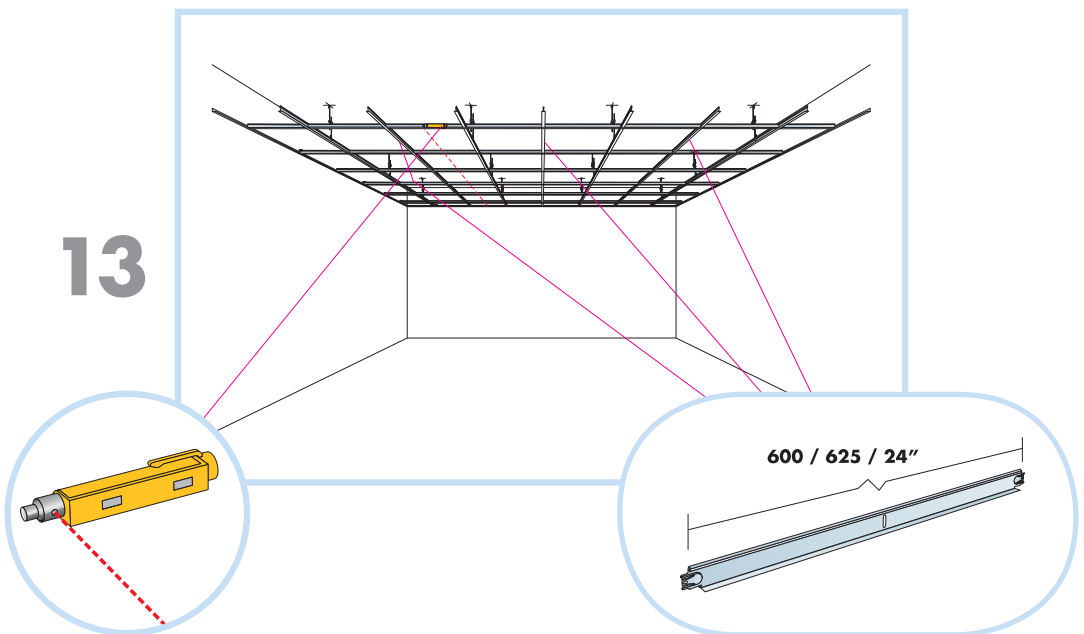

600x600/625x625/24"x24" → 13
1200x600/1250x625/24"x48" → 17