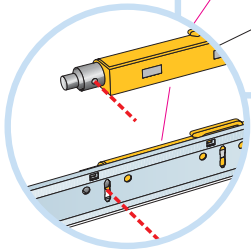

5. Connect Support clip Dg 20

6. Connect Adjustable hanger

7. Connect Hanger clip

8. Connect Direct fixing bracket

9. Connect Angle trim

→ 20

1. Connect Bridging profile

2. Connect Bridging clip 5/20

7

Connect Laser angle 0301

8

9

10

**300-600
12"-24"**

**600/
625/
24"**

**300-600
12"-24"**