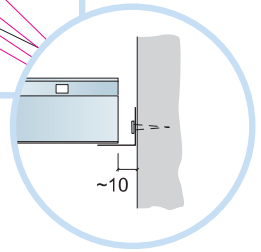

5. Connect Support clip Dg 20

6. Connect Adjustable hanger

7. Connect Hanger clip

8. Connect Direct fixing bracket

9. Connect Angle trim

→ 20

1. Connect Bridging profile

2. Connect Bridging clip 5/20

7

Connect Laser angle 0301

8

9

10

**300-600
12"-24"**

**600/
625/
24"**

**300-600
12"-24"**