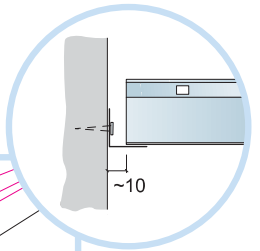

5. Connect Support clip Dg 20

6. Connect Adjustable hanger

7. Connect Hanger clip

8. Connect Direct fixing bracket

9. Connect Angle trim

→ 20

1. Connect Bridging profile

2. Connect Bridging clip 5/20

7

Connect Laser angle 0301

8

9

10

**300-600
12"-24"**

**600/
625/
24"**

**300-600
12"-24"**

11

600x600/625x625/24"x24" → 13
 1200x600/1250x625/24"x48" → 17

A-A

14

B-B

C-C

15

D-D