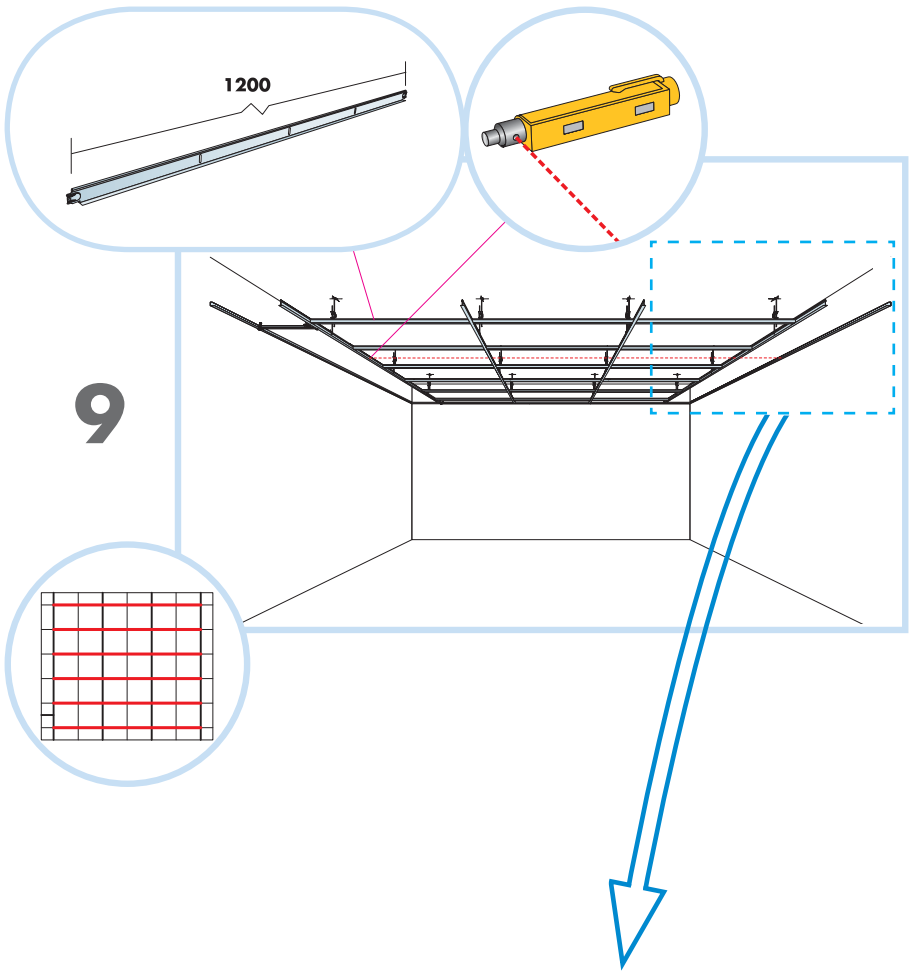

Hygiene Advance A C4

600x600, 1200x600 (20 and 40 mm)

M246

1. Ecophon Hygiene Advance A

2. Connect T24 Main runner C4

3. Connect T24 Cross tee C4, L=1200

4. Connect T24 Cross tee C4, L=600

5. Connect Adjustable hanger C4

6. Connect Hygiene Clips 20 C4

7. Connect Hygiene clip 40 C4

8. Connect Channel trim C4

9. Connect Demo clip 20 C4

10. Connect Fixing plate C4

11. Connect Anchor screw C4

12. Connect Installation screw C4

13. Hygiene Advance technical tile (thickness 20 mm)

14. Joint sealant (not supplied by Ecophon)

15. Ecophon Hygiene Advance A 20 mm

16. Connect Hygiene Tape Hygiene Advance

4

Connect Spring clamp

7

Connect Laser angle

8

10

11

600x600 20 mm → 12 20

600x600 40 mm → 16 40

1200x600 20 mm → 20 20

1200x600 40 mm → 24 40

A-A

12