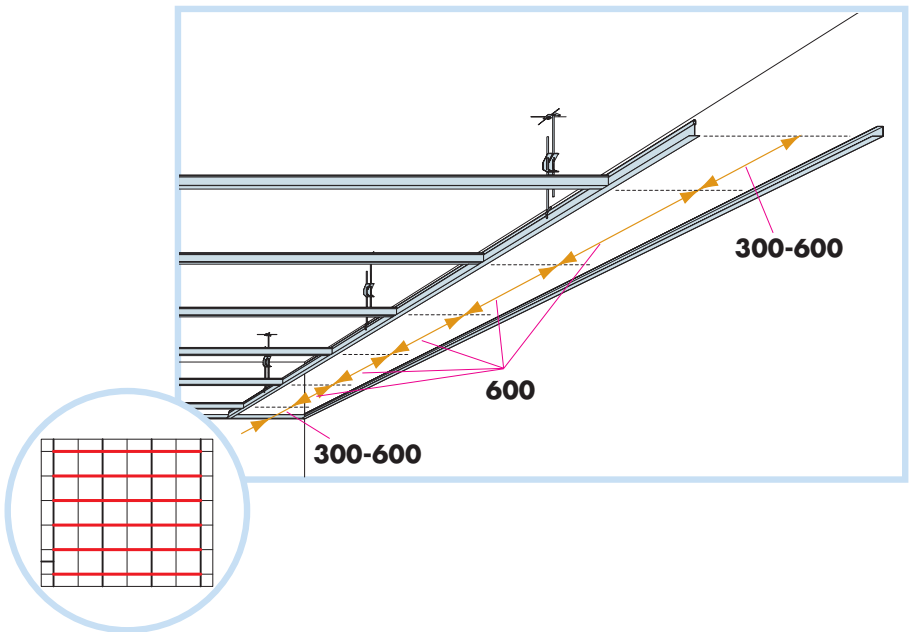

14. Joint sealant (not supplied by Ecophon)

15. Ecophon Hygiene Advance A 20 mm

16. Connect Hygiene Tape Hygiene Advance

4

Connect Spring clamp

7

Connect Laser angle

8

10

11

600x600 20 mm → 12 20

600x600 40 mm → 16 40

1200x600 20 mm → 20 20

1200x600 40 mm → 24 40

A-A

12