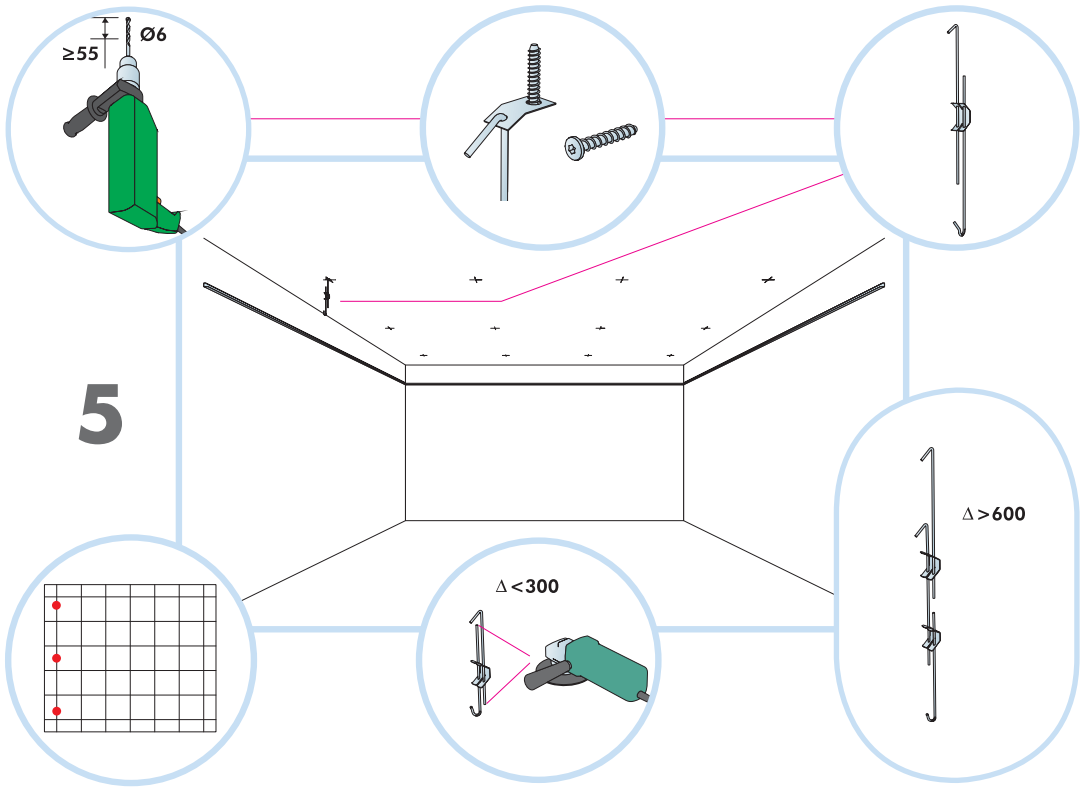

6. Connect Hygiene Clips 20 C4

7. Connect Hygiene clip 40 C4

8. Connect Channel trim C4

9. Connect Demo clip 20 C4

10. Connect Fixing plate C4

11. Connect Anchor screw C4

12. Connect Installation screw C4

13. Hygiene Advance technical tile (thickness 20 mm)

14. Joint sealant (not supplied by Ecophon)

15. Ecophon Hygiene Advance A 20 mm

16. Connect Hygiene Tape Hygiene Advance

4

Connect Spring clamp

7

Connect Laser angle

8