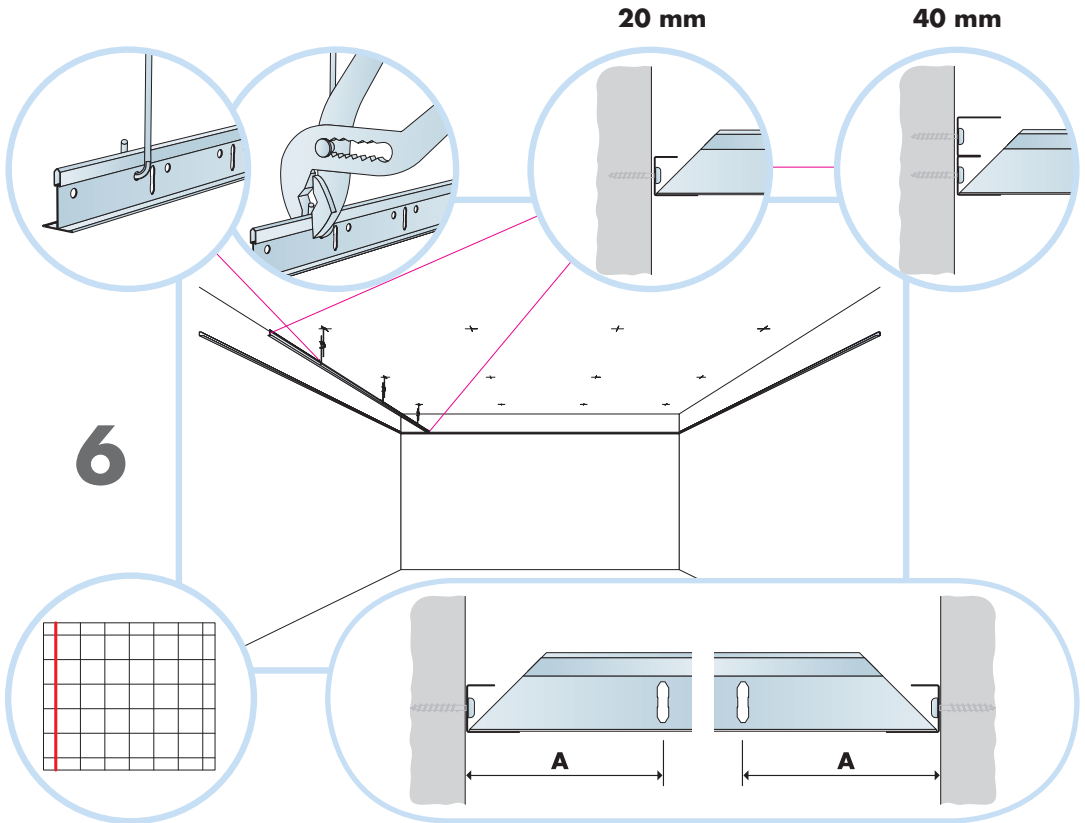

6. Connect Hygiene Clips 20 C4

7. Connect Hygiene clip 40 C4

8. Connect Channel trim C4

9. Connect Demo clip 20 C4

10. Connect Fixing plate C4

11. Connect Anchor screw C4

12. Connect Installation screw C4

13. Hygiene Advance technical tile (thickness 20 mm)

14. Joint sealant (not supplied by Ecophon)

15. Ecophon Hygiene Advance A 20 mm

16. Connect Hygiene Tape Hygiene Advance

4

Connect Spring clamp

7

Connect Laser angle

8

10

11

600x600 20 mm → 12 20

600x600 40 mm → 16 40

1200x600 20 mm → 20 20

1200x600 40 mm → 24 40

A-A

12