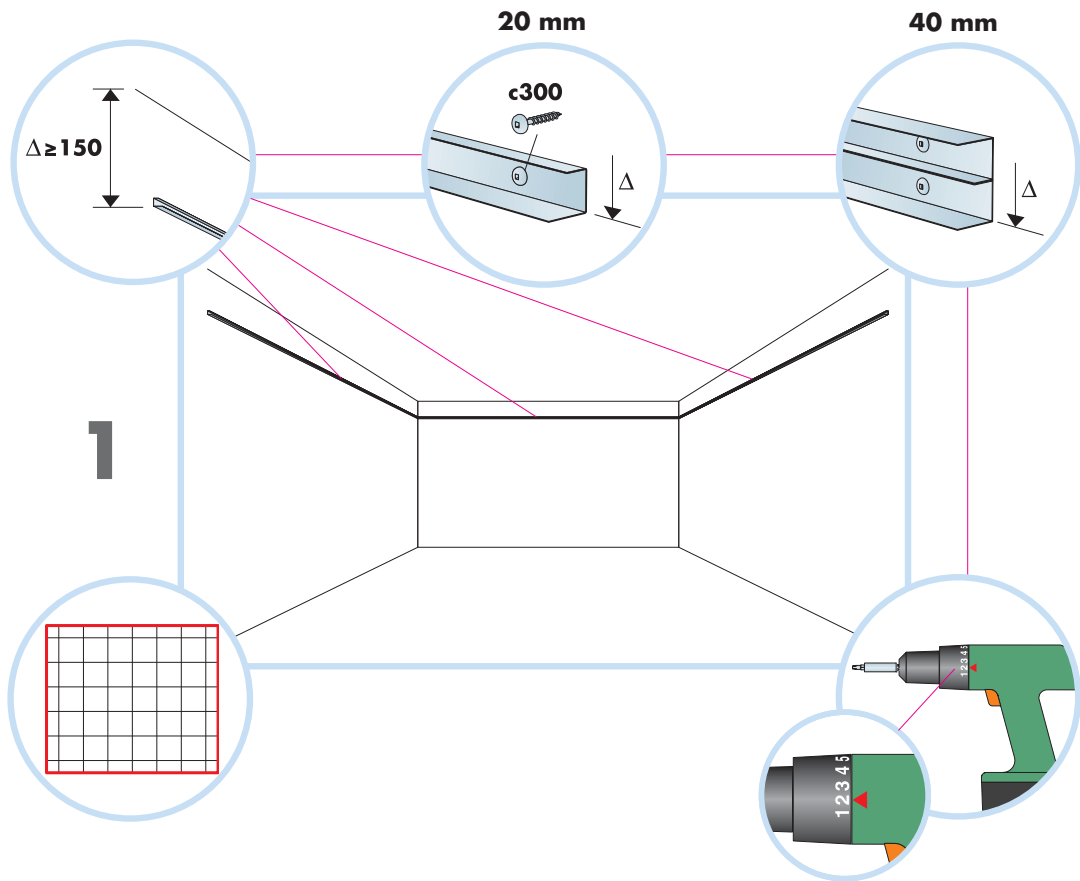

Hygiene Advance A C4

600x600, 1200x600 (20 and 40 mm)

M246

1. Ecophon Hygiene Advance A

2. Connect T24 Main runner C4

3. Connect T24 Cross tee C4, L=1200

4. Connect T24 Cross tee C4, L=600

5. Connect Adjustable hanger C4

6. Connect Hygiene Clips 20 C4

7. Connect Hygiene clip 40 C4

8. Connect Channel trim C4

9. Connect Demo clip 20 C4

10. Connect Fixing plate C4

11. Connect Anchor screw C4

12. Connect Installation screw C4

13. Hygiene Advance technical tile (thickness 20 mm)

14. Joint sealant (not supplied by Ecophon)

15. Ecophon Hygiene Advance A 20 mm

16. Connect Hygiene Tape Hygiene Advance

4

Connect Spring clamp

7

Connect Laser angle

8

10

11

600x600 20 mm → 12 20

600x600 40 mm → 16 40

1200x600 20 mm → 20 20

1200x600 40 mm → 24 40

A-A

12