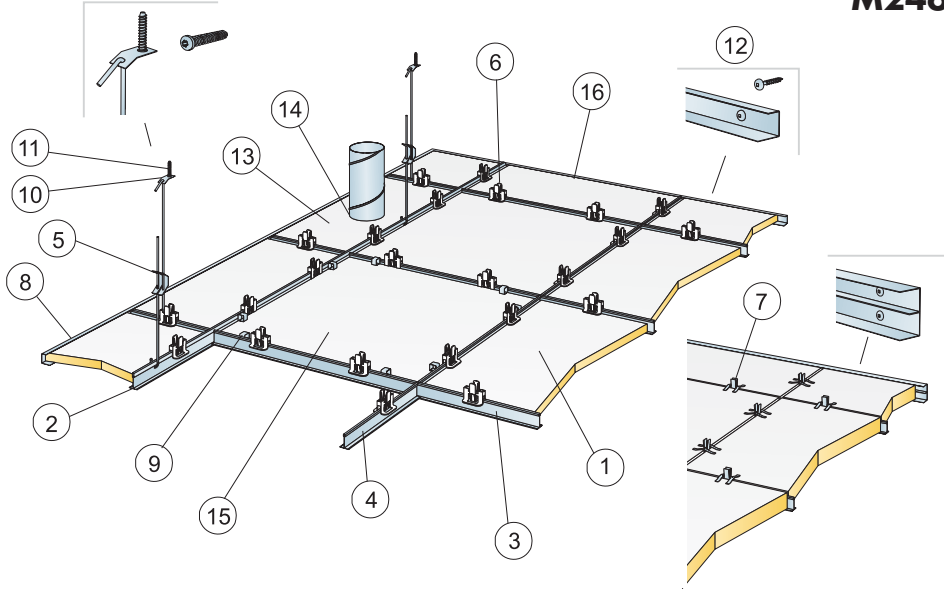

Hygiene Advance A C4

600x600, 1200x600 (20 and 40 mm)

M246

1. Ecophon Hygiene Advance A

2. Connect T24 Main runner C4

3. Connect T24 Cross tee C4, L=1200

4. Connect T24 Cross tee C4, L=600

5. Connect Adjustable hanger C4

6. Connect Hygiene Clips 20 C4

7. Connect Hygiene clip 40 C4

8. Connect Channel trim C4

9. Connect Demo clip 20 C4

10. Connect Fixing plate C4

11. Connect Anchor screw C4

12. Connect Installation screw C4

13. Hygiene Advance technical tile (thickness 20 mm)

14. Joint sealant (not supplied by Ecophon)

15. Ecophon Hygiene Advance A 20 mm

16. Connect Hygiene Tape Hygiene Advance

4

Connect Spring clamp

7

Connect Laser angle

8

10

11

600x600 20 mm → 12 20

600x600 40 mm → 16 40

1200x600 20 mm → 20 20

1200x600 40 mm → 24 40

A-A

12