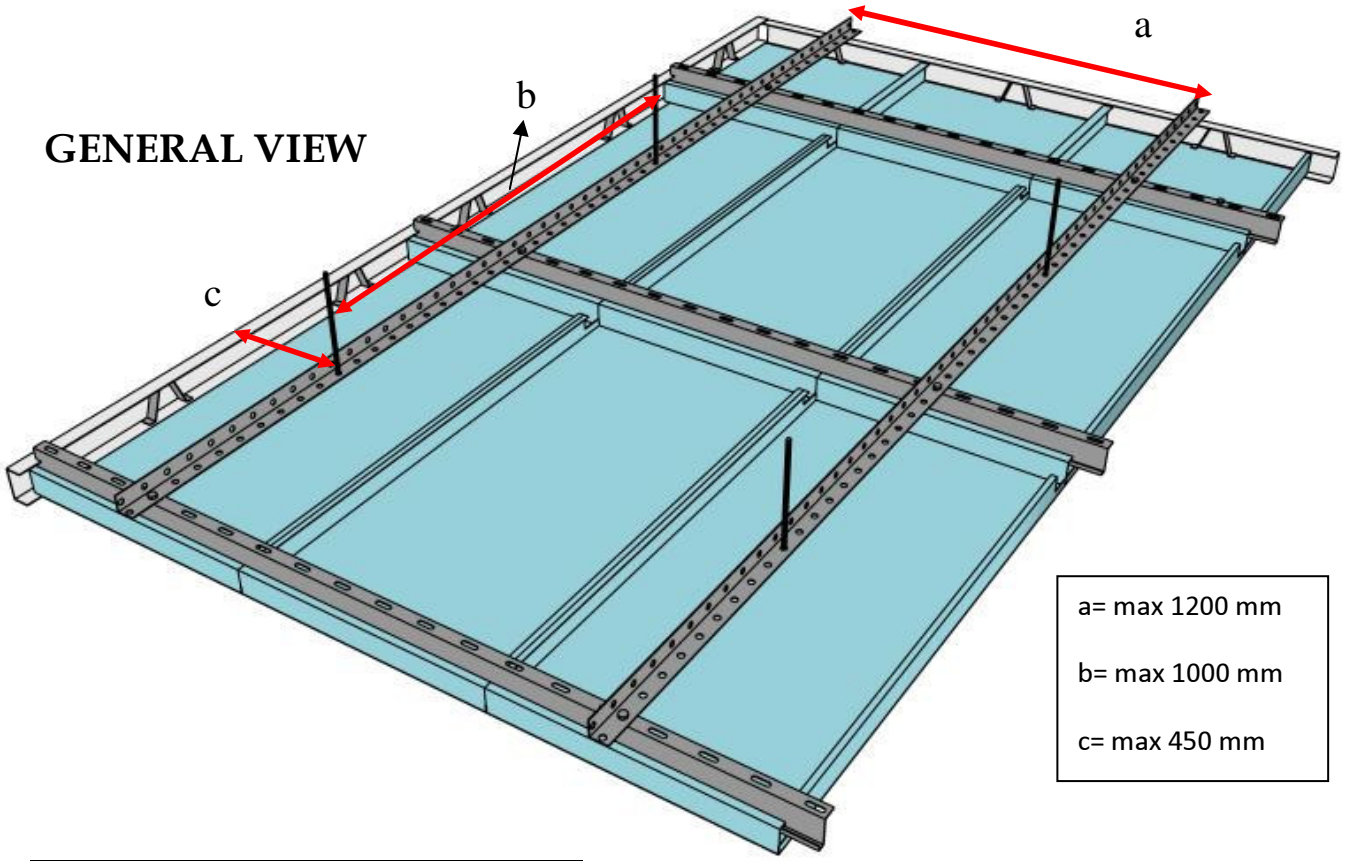

HOOK-ON PLANK SYSTEM

GENERAL VIEW

PROFILE/ACCESSORY	PRODUCT CODE
Hook-on profile(1)	AS 9
Primary L Runner(2)	AS 20
Primary L Runner Splice	AS 25
Hook-on Profile Splice	AS 15
C – Wall Angle(3)	CDPR300
Bolt/Nult(4)	VDS 60
Wedge Clip(5)	KT-40
Threaded Rod (6)	ATJ 100
Threaded Rod Anchor	TD-06

SYSTEM DETAIL