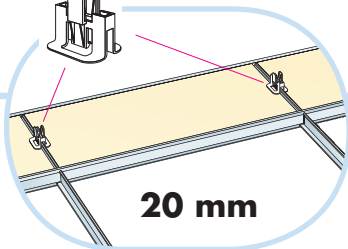

10. Connect Channel trim
(for 20 mm tiles)

11. Connect Channel trim
(for 40 mm tiles)

Alt. Connect Angle trim
(for 15 mm tiles)

Alt. Connect Universal clip
(for 15 mm tiles)

Connect Inspection hatch C3 (600x600)

Connect Inspection hatch C3 (1200x600)

Ecophon[®]
SAINT-GOBAIN

A SOUND EFFECT ON PEOPLE

www.ecophon.com

8

8₁

300-600

600/625

300-600

9

600x600/625x625 → 10
1200x600/1250x625 → 11

12

20 mm

40 mm

13

15 mm