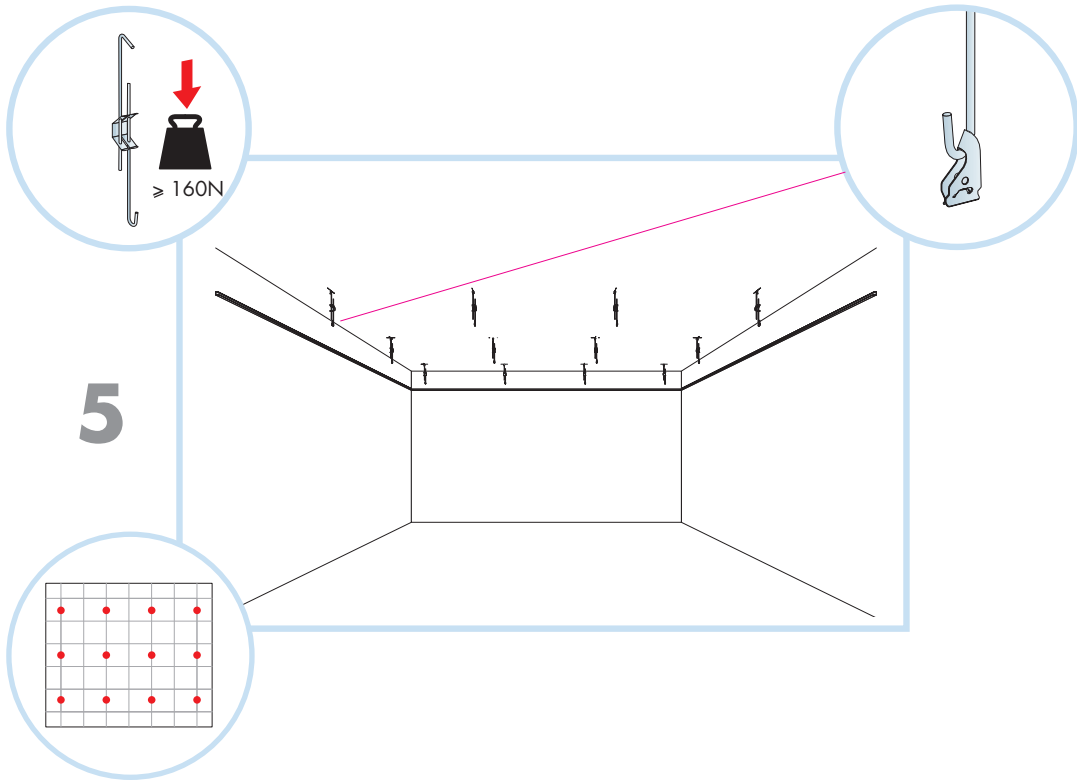

10. Connect Channel trim
(for 20 mm tiles)

11. Connect Channel trim
(for 40 mm tiles)

Alt. Connect Angle trim
(for 15 mm tiles)

Alt. Connect Universal clip
(for 15 mm tiles)

Connect Inspection hatch C3 (600x600)

Connect Inspection hatch C3 (1200x600)

Ecophon[®]
SAINT-GOBAIN

A SOUND EFFECT ON PEOPLE

www.ecophon.com

8

8₁

300-600

600/625

300-600

9

600x600/625x625 → 10
1200x600/1250x625 → 11

12

20 mm

40 mm

13

15 mm