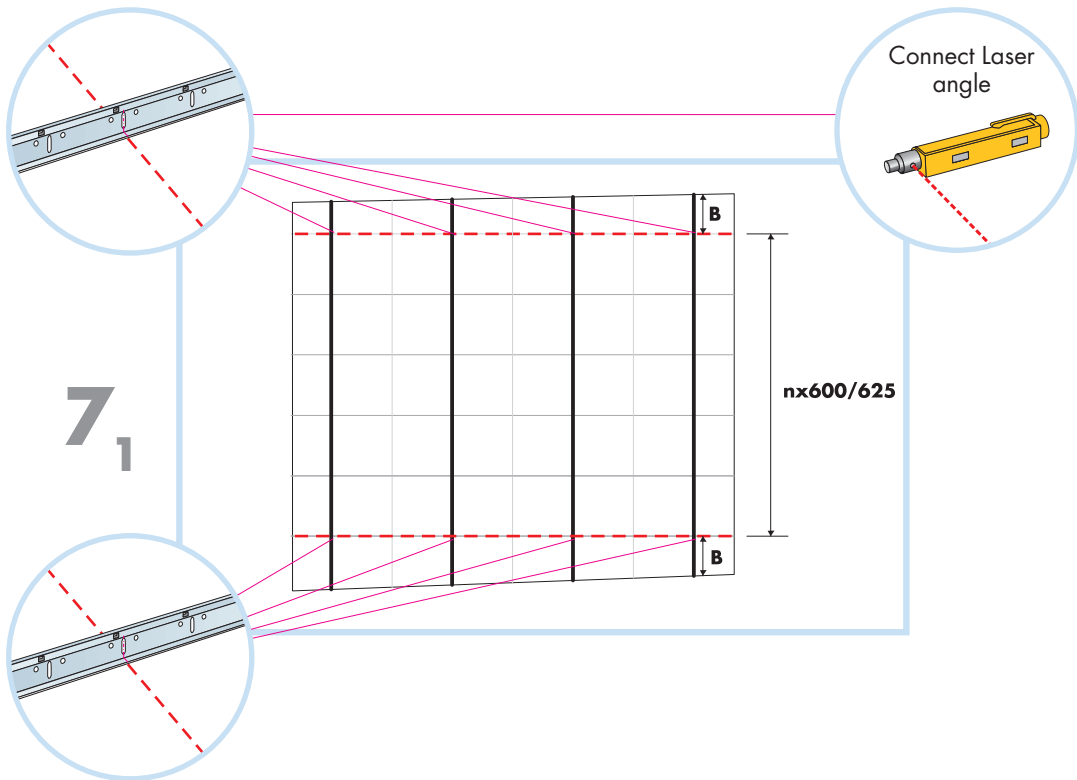

10. Connect Channel trim
(for 20 mm tiles)

11. Connect Channel trim
(for 40 mm tiles)

Alt. Connect Angle trim
(for 15 mm tiles)

Alt. Connect Universal clip
(for 15 mm tiles)

Connect Inspection hatch C3 (600x600)

Connect Inspection hatch C3 (1200x600)

Ecophon[®]
SAINT-GOBAIN

A SOUND EFFECT ON PEOPLE

www.ecophon.com

8

8₁

300-600

600/625

300-600

9

600x600/625x625 → 10
1200x600/1250x625 → 11

12

20 mm

40 mm

13

15 mm