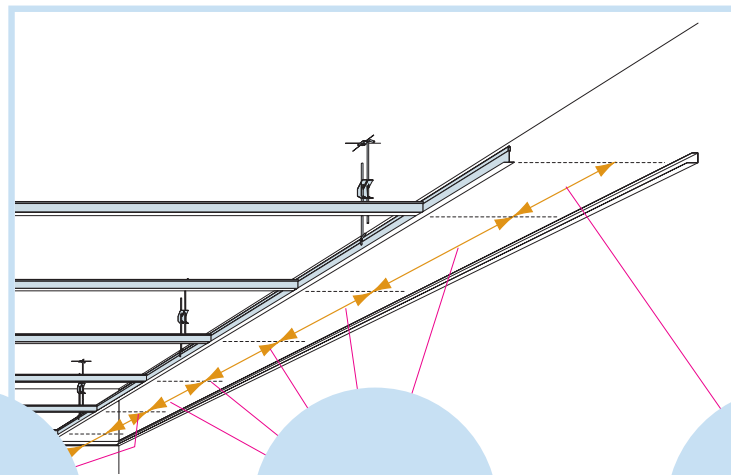

10. Connect Channel trim
(for 20 mm tiles)

11. Connect Channel trim
(for 40 mm tiles)

Alt. Connect Angle trim
(for 15 mm tiles)

Alt. Connect Universal clip
(for 15 mm tiles)

Connect Inspection hatch C3 (600x600)

Connect Inspection hatch C3 (1200x600)

Ecophon[®]
SAINT-GOBAIN

A SOUND EFFECT ON PEOPLE

www.ecophon.com

8

8₁

300-600

600/625

300-600

9

600x600/625x625 → 10
1200x600/1250x625 → 11

12

20 mm

40 mm

13

15 mm