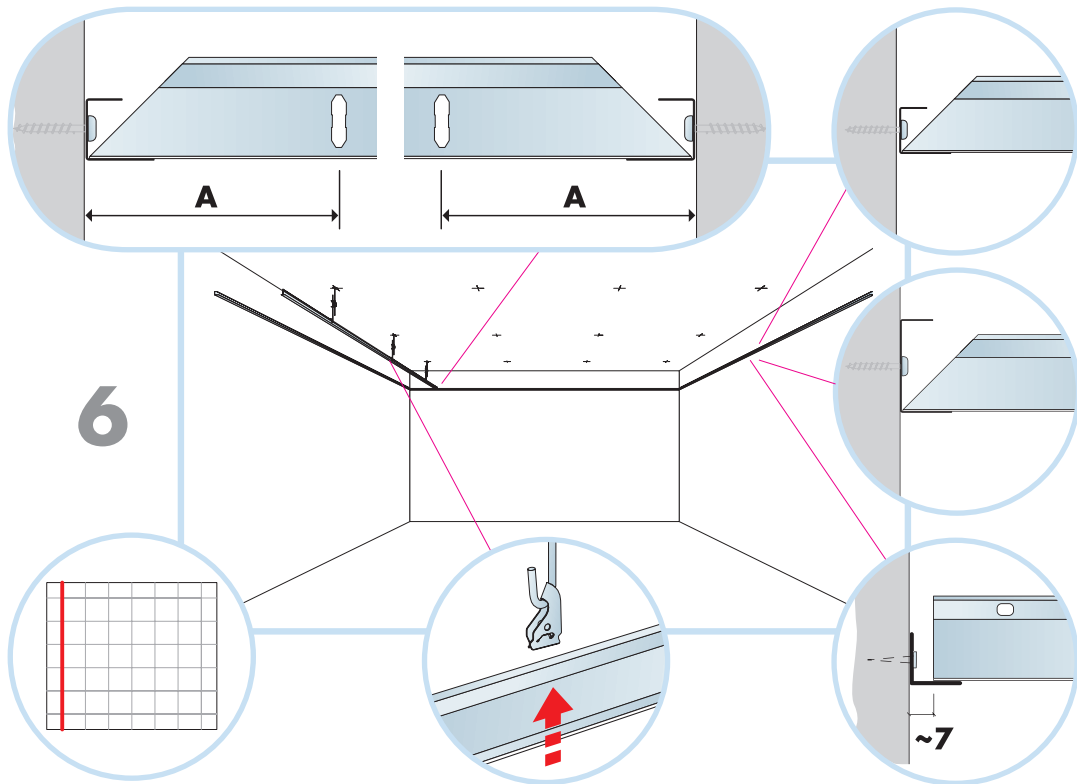

5. Connect Adjustable hanger

6. Connect Hanger clip,
(not used in C4 environments)

7. Connect Inspection hatch C3
(for C3 environments)

8. Connect Hygiene clip 20
(for 20 mm tiles)

9. Connect Hygiene clip 40
(for 40 mm tiles)

10. Connect Channel trim
(for 20 mm tiles)

11. Connect Channel trim
(for 40 mm tiles)

Alt. Connect Angle trim
(for 15 mm tiles)

Alt. Connect Universal clip
(for 15 mm tiles)

Connect Inspection hatch C3 (600x600)

Connect Inspection hatch C3 (1200x600)

Ecophon[®]
SAINT-GOBAIN

A SOUND EFFECT ON PEOPLE

www.ecophon.com

8

8₁

300-600

600/625

300-600

9

600x600/625x625 → 10
1200x600/1250x625 → 11

12

20 mm

40 mm

13

15 mm