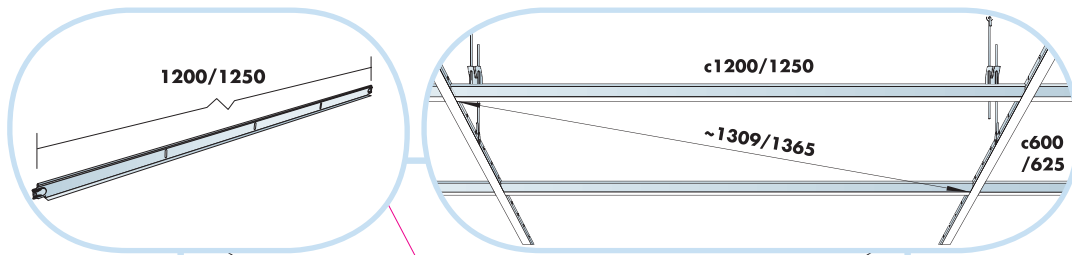

10. Connect Channel trim
(for 20 mm tiles)

11. Connect Channel trim
(for 40 mm tiles)

Alt. Connect Angle trim
(for 15 mm tiles)

Alt. Connect Universal clip
(for 15 mm tiles)

Connect Inspection hatch C3 (600x600)

Connect Inspection hatch C3 (1200x600)

Ecophon[®]
SAINT-GOBAIN

A SOUND EFFECT ON PEOPLE

www.ecophon.com

8

8₁

300-600

600/625

300-600

9

600x600/625x625 → 10
1200x600/1250x625 → 11

12

20 mm

40 mm

13

15 mm