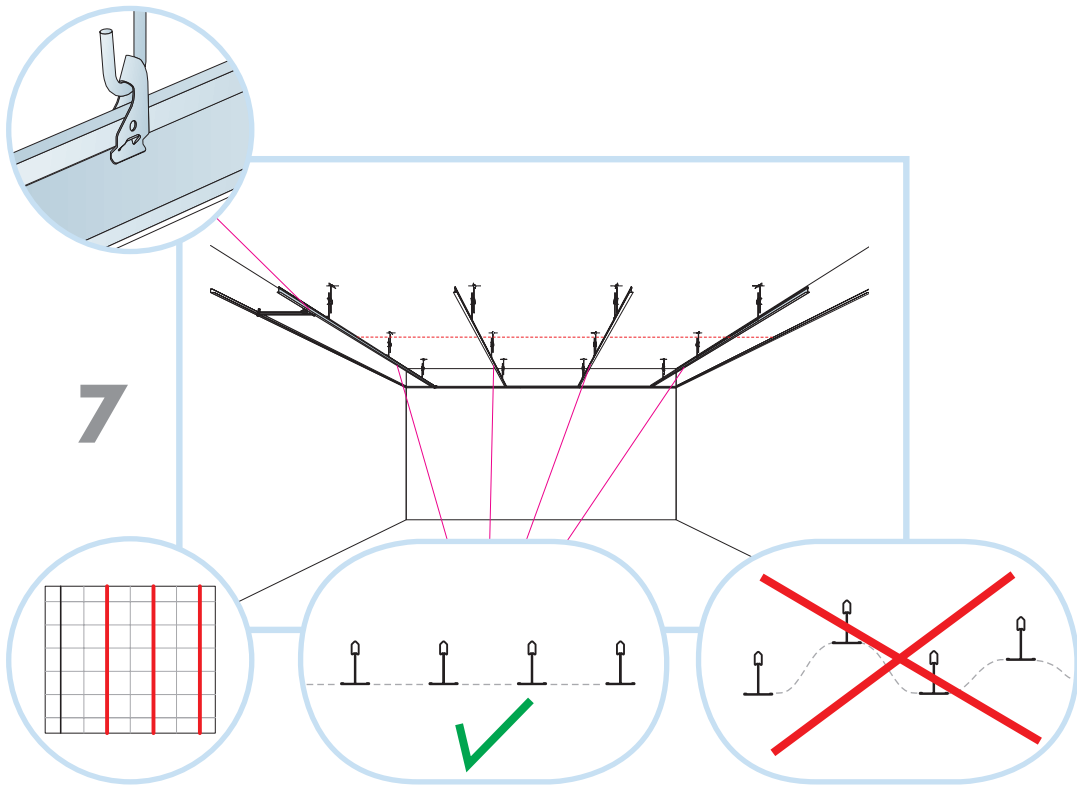

10. Connect Channel trim
(for 20 mm tiles)

11. Connect Channel trim
(for 40 mm tiles)

Alt. Connect Angle trim
(for 15 mm tiles)

Alt. Connect Universal clip
(for 15 mm tiles)

Connect Inspection hatch C3 (600x600)

Connect Inspection hatch C3 (1200x600)

Ecophon[®]
SAINT-GOBAIN

A SOUND EFFECT ON PEOPLE

www.ecophon.com

8

8₁

300-600

600/625

300-600

9

600x600/625x625 → 10
1200x600/1250x625 → 11

12

20 mm

40 mm

13

15 mm