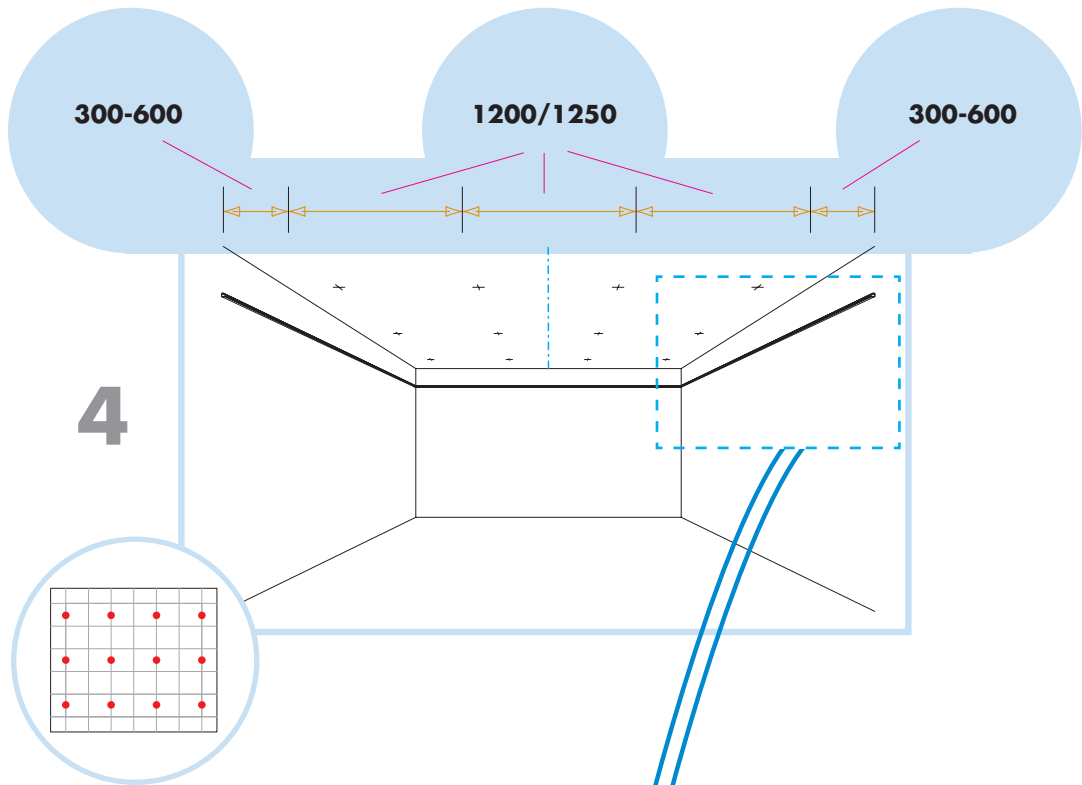

Hygiene Edge A system

600x600, 1200x600,
625x625, 1250x625

1. Ecophon Hygiene Edge A panel
600x600/1200x600
625x625/1250x625

2. Connect T24 Main runner

3. Connect T24 Cross tee, L=1200/1250

4. Connect T24 Cross tee, L=600/625

10. Connect Channel trim
(for 20 mm tiles)

11. Connect Channel trim
(for 40 mm tiles)

Alt. Connect Angle trim
(for 15 mm tiles)

Alt. Connect Universal clip
(for 15 mm tiles)

Connect Inspection hatch C3 (600x600)

Connect Inspection hatch C3 (1200x600)

Ecophon[®]
SAINT-GOBAIN

A SOUND EFFECT ON PEOPLE

www.ecophon.com

8

8₁

300-600

600/625

300-600

9

600x600/625x625 → 10
1200x600/1250x625 → 11

12

20 mm

40 mm

13

15 mm