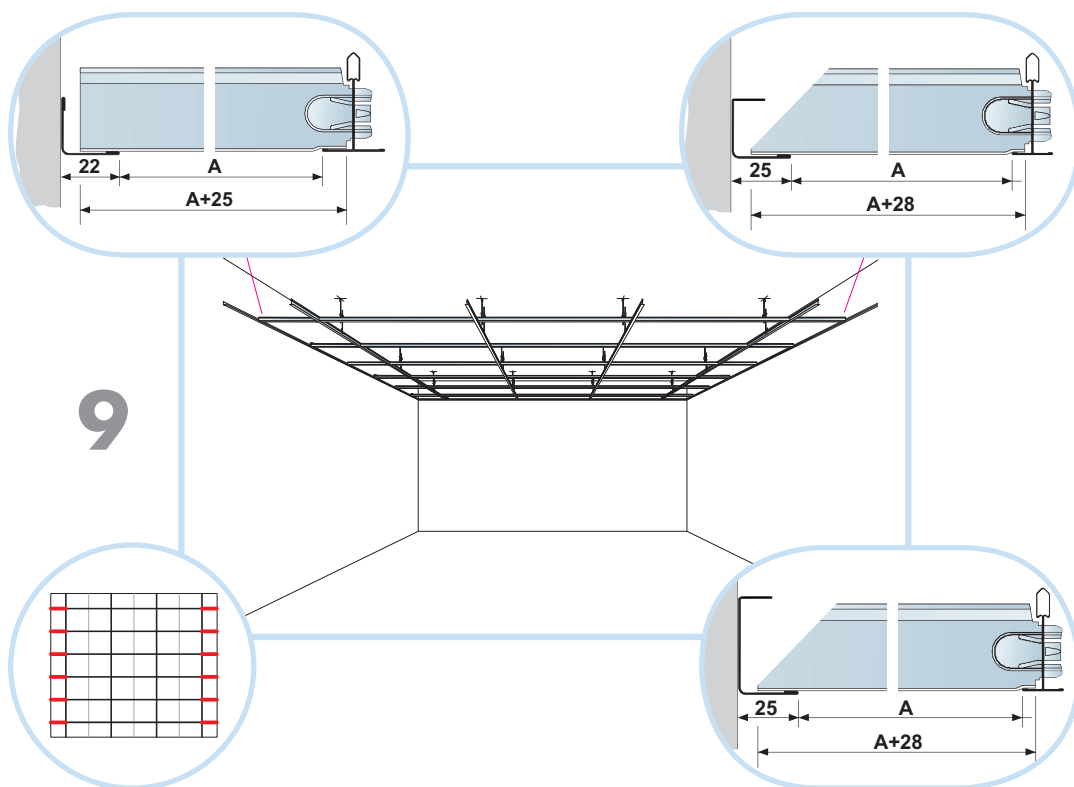

10. Connect Channel trim
(for 20 mm tiles)

11. Connect Channel trim
(for 40 mm tiles)

Alt. Connect Angle trim
(for 15 mm tiles)

Alt. Connect Universal clip
(for 15 mm tiles)

Connect Inspection hatch C3 (600x600)

Connect Inspection hatch C3 (1200x600)

Ecophon[®]
SAINT-GOBAIN

A SOUND EFFECT ON PEOPLE

www.ecophon.com

8

8₁

300-600

600/625

300-600

9

600x600/625x625 → 10
1200x600/1250x625 → 11

12

20 mm

40 mm

13

15 mm