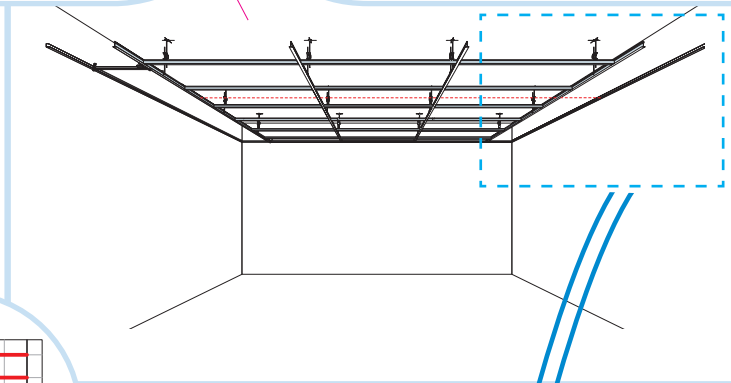

10. Connect Channel trim
(for 20 mm tiles)

11. Connect Channel trim
(for 40 mm tiles)

Alt. Connect Angle trim
(for 15 mm tiles)

Alt. Connect Universal clip
(for 15 mm tiles)

Connect Inspection hatch C3 (600x600)

Connect Inspection hatch C3 (1200x600)

Ecophon[®]
SAINT-GOBAIN

A SOUND EFFECT ON PEOPLE

www.ecophon.com

8

8₁

300-600

600/625

300-600

9

600x600/625x625 → 10
1200x600/1250x625 → 11

12

20 mm

40 mm

13

15 mm