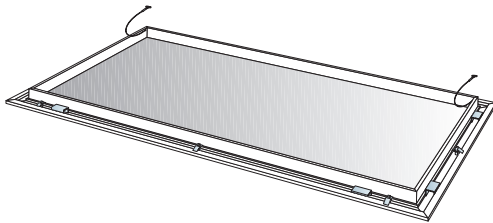

5. Connect Adjustable hanger

6. Connect Hanger clip,
(not used in C4 environments)

7. Connect Inspection hatch C3
(for C3 environments)

8. Connect Hygiene clip 20
(for 20 mm tiles)

9. Connect Hygiene clip 40
(for 40 mm tiles)

10. Connect Channel trim
(for 20 mm tiles)

11. Connect Channel trim
(for 40 mm tiles)

Alt. Connect Angle trim
(for 15 mm tiles)

Alt. Connect Universal clip
(for 15 mm tiles)

Connect Inspection hatch C3 (600x600)

Connect Inspection hatch C3 (1200x600)

Ecophon[®]
SAINT-GOBAIN

A SOUND EFFECT ON PEOPLE

www.ecophon.com

8

8₁

300-600

600/625