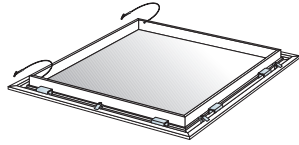

5. Connect Adjustable hanger

6. Connect Hanger clip,
(not used in C4 environments)

7. Connect Inspection hatch C3
(for C3 environments)

8. Connect Hygiene clip 20
(for 20 mm tiles)

9. Connect Hygiene clip 40
(for 40 mm tiles)

10. Connect Channel trim
(for 20 mm tiles)

11. Connect Channel trim
(for 40 mm tiles)

Alt. Connect Angle trim
(for 15 mm tiles)

Alt. Connect Universal clip
(for 15 mm tiles)

Connect Inspection hatch C3 (600x600)

Connect Inspection hatch C3 (1200x600)

Ecophon[®]
SAINT-GOBAIN

A SOUND EFFECT ON PEOPLE

www.ecophon.com

8

8₁

300-600

600/625