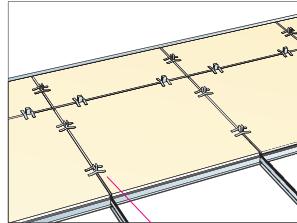

10. Connect Channel trim
(for 20 mm tiles)

11. Connect Channel trim
(for 40 mm tiles)

Alt. Connect Angle trim
(for 15 mm tiles)

Alt. Connect Universal clip
(for 15 mm tiles)

Connect Inspection hatch C3 (600x600)

Connect Inspection hatch C3 (1200x600)

Ecophon[®]
SAINT-GOBAIN

A SOUND EFFECT ON PEOPLE

www.ecophon.com

8

8₁

300-600

600/625

300-600

9

600x600/625x625 → 10
1200x600/1250x625 → 11

12

20 mm

40 mm

13

15 mm