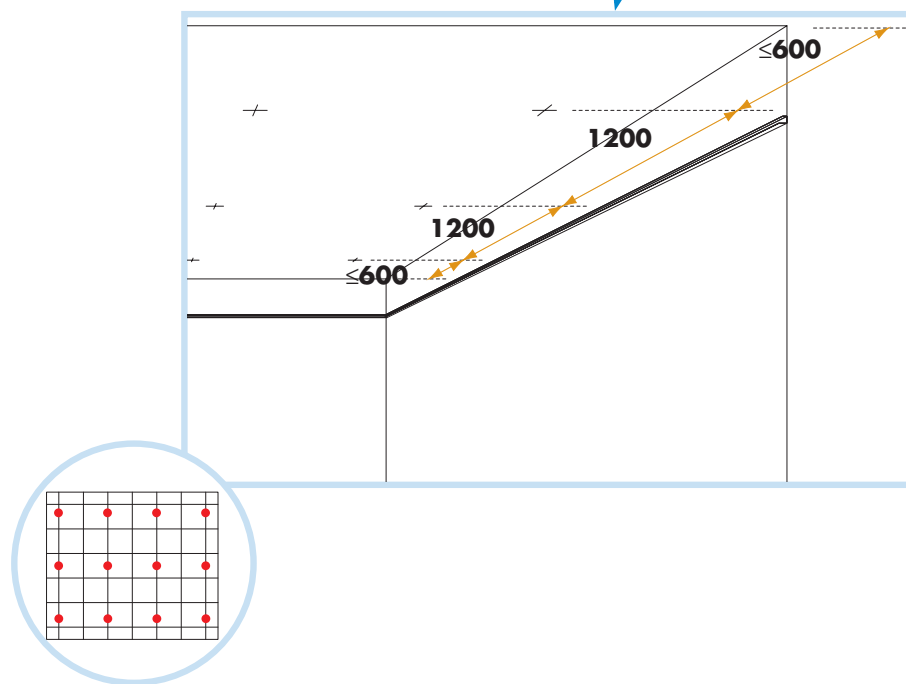

Connect Inspection hatch C3 (1200x600)

Ecophon[®]
SAINT-GOBAIN

A SOUND EFFECT ON PEOPLE

www.ecophon.com

8

8₁

300-600

600/625

300-600

9

600x600/625x625 → 10
1200x600/1250x625 → 11

12

20 mm

40 mm

13

15 mm