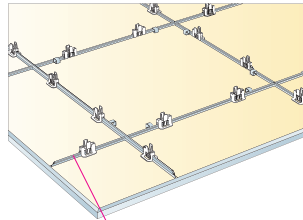

5. Connect Adjustable hanger

6. Connect Hanger clip,
(not used in C4 environments)

7. Connect Inspection hatch C3
(for C3 environments)

8. Connect Hygiene clip 20
(for 20 mm tiles)

9. Connect Hygiene clip 40
(for 40 mm tiles)

10. Connect Channel trim
(for 20 mm tiles)

11. Connect Channel trim
(for 40 mm tiles)

Alt. Connect Angle trim
(for 15 mm tiles)

Alt. Connect Universal clip
(for 15 mm tiles)

Connect Inspection hatch C3 (600x600)

Connect Inspection hatch C3 (1200x600)

Ecophon[®]
SAINT-GOBAIN

A SOUND EFFECT ON PEOPLE

www.ecophon.com

8

8₁

300-600

600/625

300-600

9

600x600/625x625 → 10
1200x600/1250x625 → 11

12

20 mm

40 mm

13

15 mm