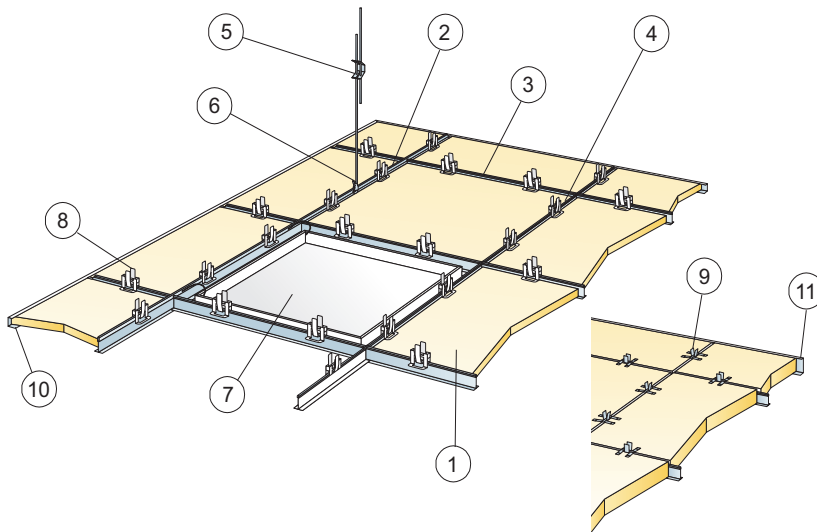

Hygiene Edge A system

600x600, 1200x600,
625x625, 1250x625

1. Ecophon Hygiene Edge A panel
600x600/1200x600
625x625/1250x625

2. Connect T24 Main runner

3. Connect T24 Cross tee, L=1200/1250

4. Connect T24 Cross tee, L=600/625

5. Connect Adjustable hanger

6. Connect Hanger clip,
(not used in C4 environments)

7. Connect Inspection hatch C3
(for C3 environments)

8. Connect Hygiene clip 20
(for 20 mm tiles)

9. Connect Hygiene clip 40
(for 40 mm tiles)

10. Connect Channel trim
(for 20 mm tiles)

11. Connect Channel trim
(for 40 mm tiles)

Alt. Connect Angle trim
(for 15 mm tiles)

Alt. Connect Universal clip
(for 15 mm tiles)

Connect Inspection hatch C3 (600x600)

300-600

9

600x600/625x625 → 10
1200x600/1250x625 → 11

12

20 mm

40 mm

13

15 mm