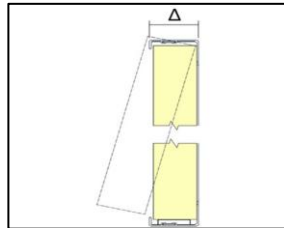

See Quantity specification