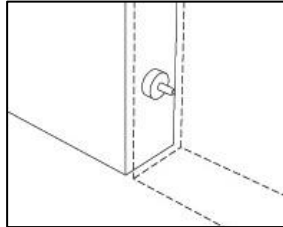

החזר אור

85%

Suspension with adjustable hanger and clip

Connect Guiding pin, used to fix distance and level between panels

Quantity specification (excl. wastage)

	Size, mm				
	1200x1200	1200x300	1200x600	1800x200	1800x300
1 Solo Baffle/anchor, installed at 600 mm centres	1,4/m ²	1,4/m ²	1,4/m ²	0,9/m ²	0,9/m ²
2 Connect T24 Main runner, installed at 600 mm centres	1,7m/m ²	1,7m/m ²	1,7m/m ²	1,7m/m ²	1,7m/m ²
3 Connect T24 Cross tee, L=600 mm, installed at 1800 mm centres	0,6m/m ²	0,6m/m ²	0,6m/m ²	0,6m/m ²	0,6m/m ²
4 Connect Adjustable hanger c1200	1,4/m ²	1,4/m ²	1,4/m ²	1,4/m ²	1,4/m ²
5 Connect Hanger Clip, not to be used in swimming hall environments	1,4/m ²	1,4/m ²	1,4/m ²	1,4/m ²	1,4/m ²
6 Connect Guiding Pin, installed at 1200/1800 mm centres	2,8/m ²	2,8/m ²	2,8/m ²	0,9/m ²	0,9/m ²