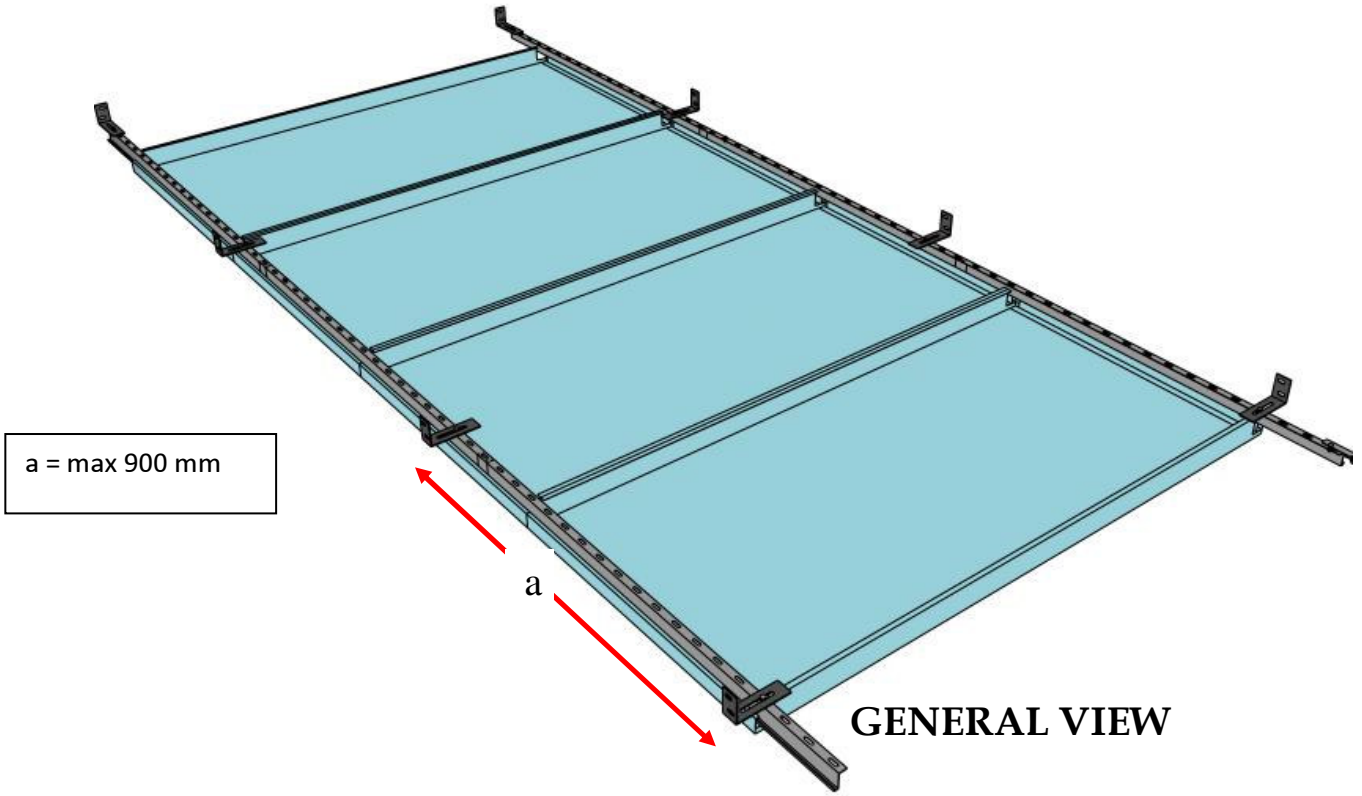

HOOK-ON CORRIDOR SYSTEM

PROFILE/ACCESSORY	PRODUCT CODE
Hook-on profile(1)	AS 9
Hook-on Profile Splice(2)	AS 15
Wall Anchor(3)	AS 30
Bolt/Nut(4)	VDS 60