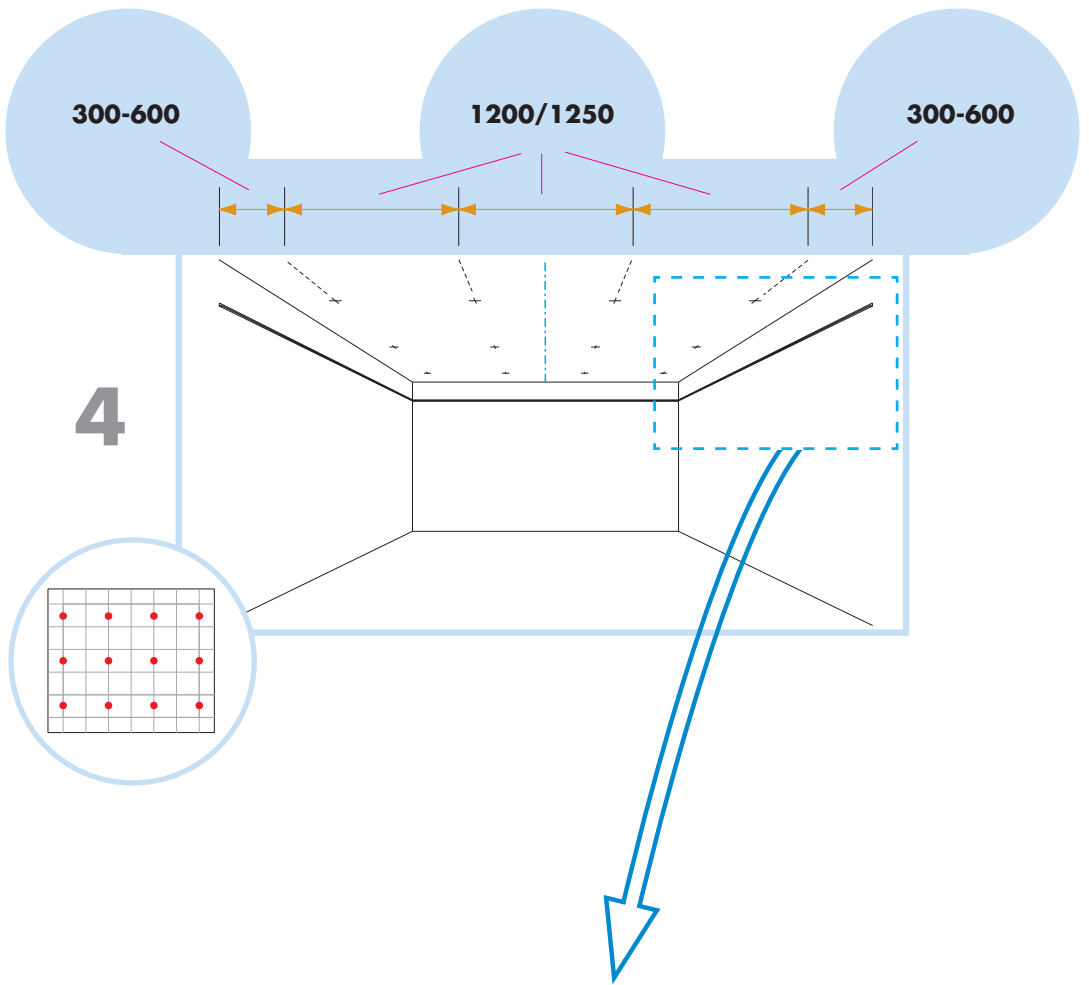

## Edge A system

600x600, 1200x600,  
625x625, 1250x625  
(Not valid for Combison)

1. Ecophon Edge A panel 600x600/1200x600  
625x625/1250x625

2. Connect T24 or T15 Main runner

3. Connect T24 or T15 Cross tee,  
L=1200/1250

4. Connect T24 or T15 Cross tee,  
L=600/625

5. Connect Adjustable hanger

6. Connect Hanger clip

7. Connect Direct fixing bracket

8. Connect Angle trim

9. Connect Shadow-line trim

**Ecophon**<sup>®</sup>  
SAINT-GOBAIN

A SOUND EFFECT ON PEOPLE

[www.ecophon.com](http://www.ecophon.com)

**4**

5

5<sub>1</sub>

Connect Laser angle

7<sub>1</sub>

8<sub>1</sub>

T24/T15

**600x600/625x625 → 10**  
**1200x600/1250x625 → 11**