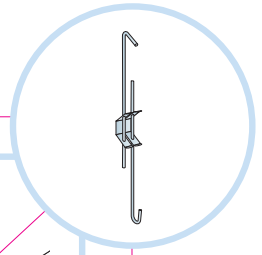

4. Connect T24 or T15 Cross tee,  
L=600/625

5. Connect Adjustable hanger

6. Connect Hanger clip

7. Connect Direct fixing bracket

8. Connect Angle trim

9. Connect Shadow-line trim

**Ecophon**<sup>®</sup>  
SAINT-GOBAIN

A SOUND EFFECT ON PEOPLE

[www.ecophon.com](http://www.ecophon.com)

**4**

5

5<sub>1</sub>

Connect Laser angle

7<sub>1</sub>

8<sub>1</sub>