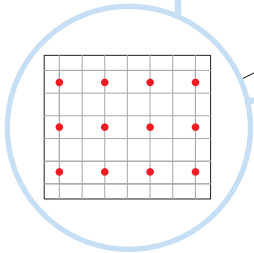

4. Connect T24 or T15 Cross tee,  
L=600/625

5. Connect Adjustable hanger

6. Connect Hanger clip

7. Connect Direct fixing bracket

8. Connect Angle trim

9. Connect Shadow-line trim

**Ecophon**<sup>®</sup>  
SAINT-GOBAIN

A SOUND EFFECT ON PEOPLE

[www.ecophon.com](http://www.ecophon.com)

**4**

5

5<sub>1</sub>

Connect Laser angle

7<sub>1</sub>

8<sub>1</sub>