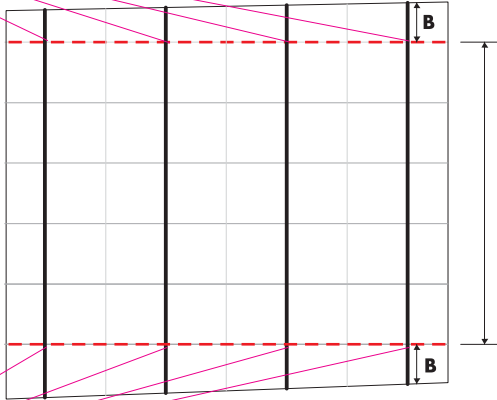

## Edge A system

600x600, 1200x600,  
625x625, 1250x625  
(Not valid for Combison)

1. Ecophon Edge A panel 600x600/1200x600  
625x625/1250x625

2. Connect T24 or T15 Main runner

3. Connect T24 or T15 Cross tee,  
L=1200/1250

4. Connect T24 or T15 Cross tee,  
L=600/625

5. Connect Adjustable hanger

6. Connect Hanger clip

7. Connect Direct fixing bracket

8. Connect Angle trim

9. Connect Shadow-line trim

**Ecophon**<sup>®</sup>  
SAINT-GOBAIN

A SOUND EFFECT ON PEOPLE

[www.ecophon.com](http://www.ecophon.com)

**4**

5

5<sub>1</sub>

Connect Laser angle

7<sub>1</sub>

8<sub>1</sub>

T24/T15

**600x600/625x625 → 10**  
**1200x600/1250x625 → 11**