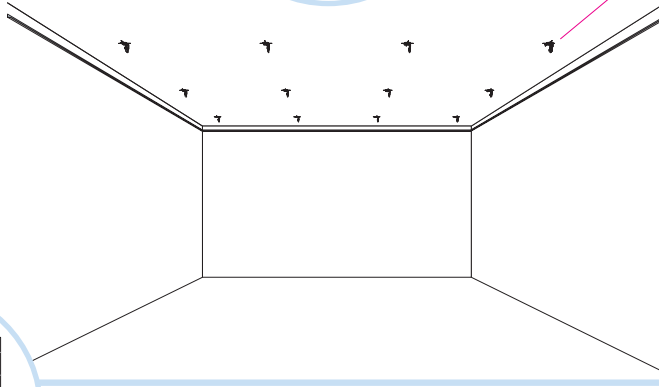

## Edge A system

600x600, 1200x600,  
625x625, 1250x625  
(Not valid for Combison)

1. Ecophon Edge A panel 600x600/1200x600  
625x625/1250x625

2. Connect T24 or T15 Main runner

3. Connect T24 or T15 Cross tee,  
L=1200/1250

4. Connect T24 or T15 Cross tee,  
L=600/625

5. Connect Adjustable hanger

6. Connect Hanger clip

7. Connect Direct fixing bracket

8. Connect Angle trim

9. Connect Shadow-line trim

**Ecophon**<sup>®</sup>  
SAINT-GOBAIN

A SOUND EFFECT ON PEOPLE

[www.ecophon.com](http://www.ecophon.com)

**4**

5

5<sub>1</sub>

Connect Laser angle

7<sub>1</sub>

8<sub>1</sub>