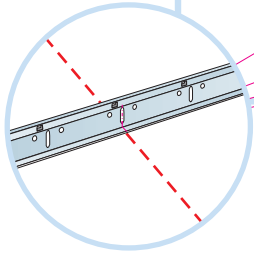

4. Connect T24 or T15 Cross tee,  
L=600/625

5. Connect Adjustable hanger

6. Connect Hanger clip

7. Connect Direct fixing bracket

8. Connect Angle trim

9. Connect Shadow-line trim

**Ecophon**<sup>®</sup>  
SAINT-GOBAIN

A SOUND EFFECT ON PEOPLE

[www.ecophon.com](http://www.ecophon.com)

**4**

5

5<sub>1</sub>

Connect Laser angle

7<sub>1</sub>

8<sub>1</sub>