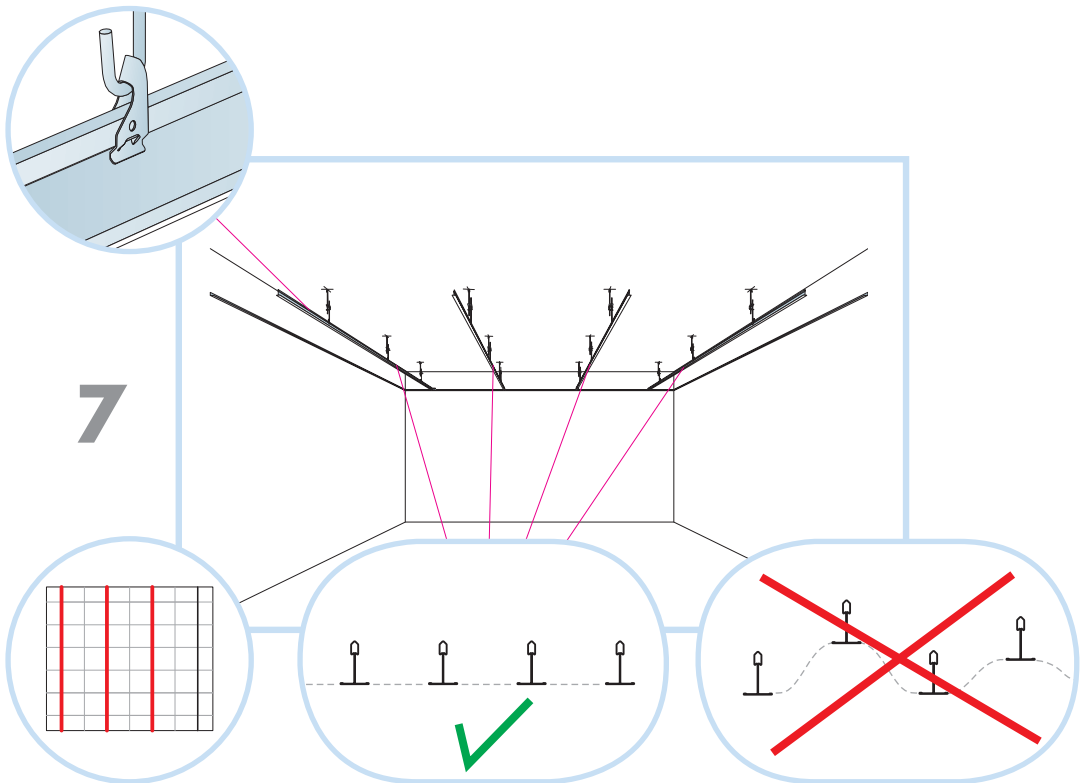

4. Connect T24 or T15 Cross tee,  
L=600/625

5. Connect Adjustable hanger

6. Connect Hanger clip

7. Connect Direct fixing bracket

8. Connect Angle trim

9. Connect Shadow-line trim

**Ecophon**<sup>®</sup>  
SAINT-GOBAIN

A SOUND EFFECT ON PEOPLE

[www.ecophon.com](http://www.ecophon.com)

**4**

5

5<sub>1</sub>

Connect Laser angle

7<sub>1</sub>

8<sub>1</sub>