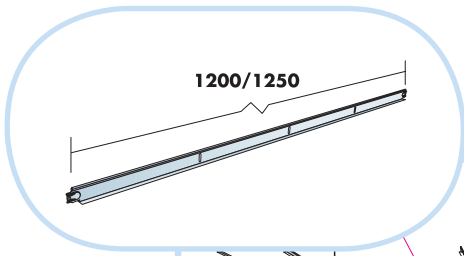

## Edge A system

600x600, 1200x600,  
625x625, 1250x625  
(Not valid for Combison)

1. Ecophon Edge A panel 600x600/1200x600  
625x625/1250x625

2. Connect T24 or T15 Main runner

3. Connect T24 or T15 Cross tee,  
L=1200/1250

4. Connect T24 or T15 Cross tee,  
L=600/625

5. Connect Adjustable hanger

6. Connect Hanger clip

7. Connect Direct fixing bracket

8. Connect Angle trim

9. Connect Shadow-line trim

**Ecophon**<sup>®</sup>  
SAINT-GOBAIN

A SOUND EFFECT ON PEOPLE

[www.ecophon.com](http://www.ecophon.com)

**4**

5

5<sub>1</sub>

Connect Laser angle

7<sub>1</sub>

8<sub>1</sub>