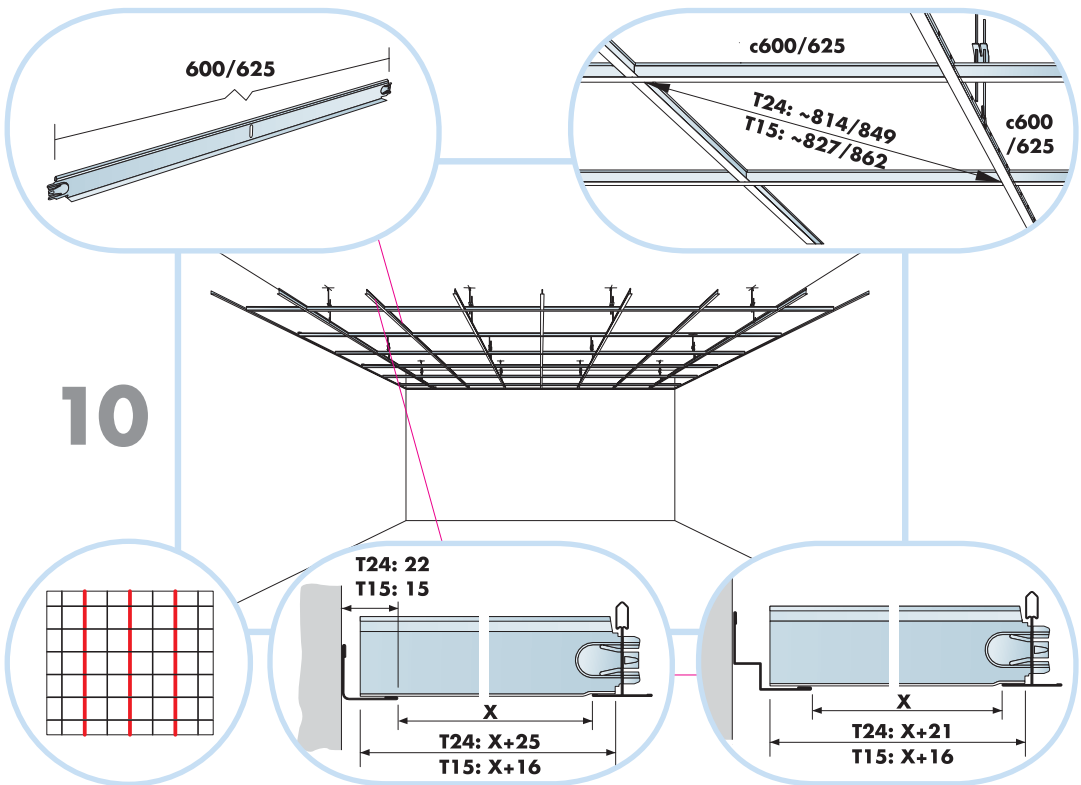

## Edge A system

600x600, 1200x600,  
625x625, 1250x625  
(Not valid for Combison)

1. Ecophon Edge A panel 600x600/1200x600  
625x625/1250x625

2. Connect T24 or T15 Main runner

3. Connect T24 or T15 Cross tee,  
L=1200/1250

4. Connect T24 or T15 Cross tee,  
L=600/625

5. Connect Adjustable hanger

6. Connect Hanger clip

7. Connect Direct fixing bracket

8. Connect Angle trim

9. Connect Shadow-line trim

**Ecophon**<sup>®</sup>  
SAINT-GOBAIN

T24/T15

**600x600/625x625 → 10**  
**1200x600/1250x625 → 11**

# 11

**A-A alt1**

**T24**

**A-A alt2**

**T15**

**A-A alt3**

**T24**

**A-A alt4**