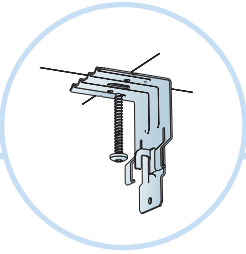

4. Connect T24 or T15 Cross tee,  
L=600/625

5. Connect Adjustable hanger

6. Connect Hanger clip

7. Connect Direct fixing bracket

8. Connect Angle trim

9. Connect Shadow-line trim

**Ecophon**<sup>®</sup>  
SAINT-GOBAIN

A SOUND EFFECT ON PEOPLE

[www.ecophon.com](http://www.ecophon.com)

**4**

5

5<sub>1</sub>

Connect Laser angle

7<sub>1</sub>

8<sub>1</sub>