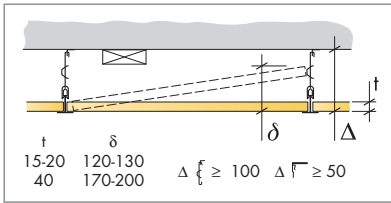

## Edge A system

600x600, 1200x600,  
625x625, 1250x625  
(Not valid for Combison)

1. Ecophon Edge A panel 600x600/1200x600  
625x625/1250x625

2. Connect T24 or T15 Main runner

3. Connect T24 or T15 Cross tee,  
L=1200/1250

4. Connect T24 or T15 Cross tee,  
L=600/625

5. Connect Adjustable hanger

6. Connect Hanger clip

7. Connect Direct fixing bracket

8. Connect Angle trim

9. Connect Shadow-line trim

**Ecophon**<sup>®</sup>  
SAINT-GOBAIN