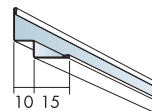

4. Connect T24 or T15 Cross tee,  
L=600/625

5. Connect Adjustable hanger

6. Connect Hanger clip

7. Connect Direct fixing bracket

8. Connect Angle trim

9. Connect Shadow-line trim

**Ecophon**<sup>®</sup>  
SAINT-GOBAIN