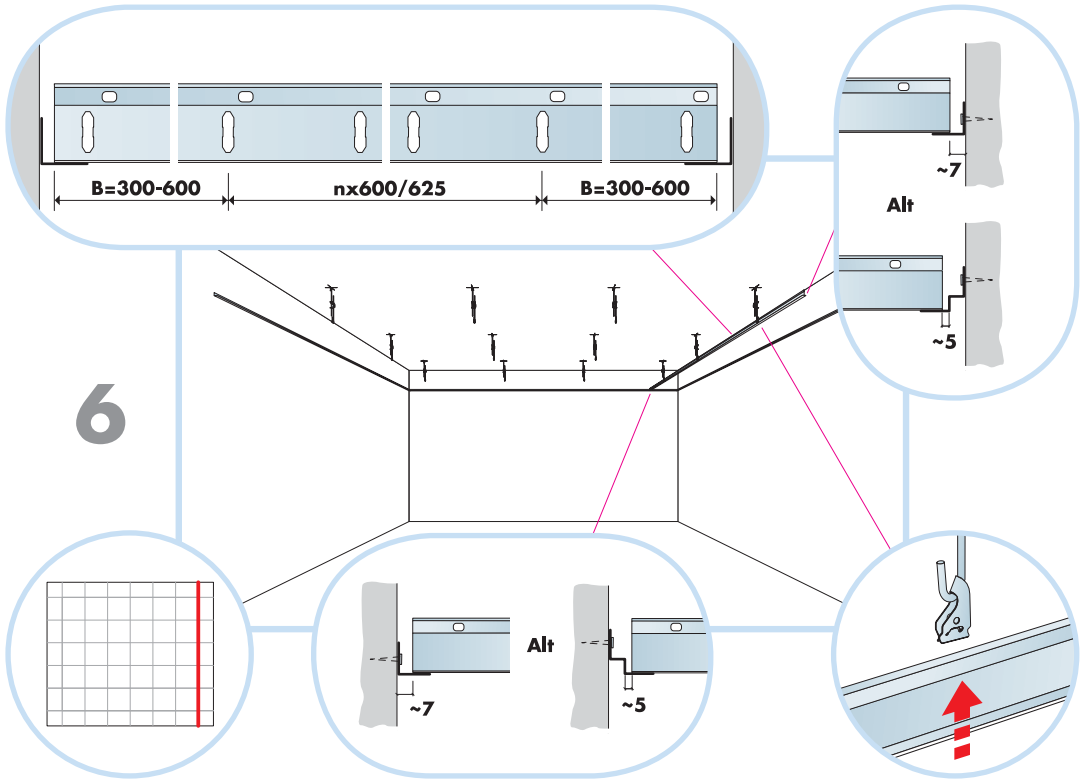

## Edge A system

600x600, 1200x600,  
625x625, 1250x625  
(Not valid for Combison)

1. Ecophon Edge A panel 600x600/1200x600  
625x625/1250x625

2. Connect T24 or T15 Main runner

3. Connect T24 or T15 Cross tee,  
L=1200/1250

4. Connect T24 or T15 Cross tee,  
L=600/625

5. Connect Adjustable hanger

6. Connect Hanger clip

7. Connect Direct fixing bracket

8. Connect Angle trim

9. Connect Shadow-line trim

**Ecophon**<sup>®</sup>  
SAINT-GOBAIN

A SOUND EFFECT ON PEOPLE

[www.ecophon.com](http://www.ecophon.com)

**4**

5

5<sub>1</sub>

Connect Laser angle

7<sub>1</sub>

8<sub>1</sub>

T24/T15

**600x600/625x625 → 10**  
**1200x600/1250x625 → 11**