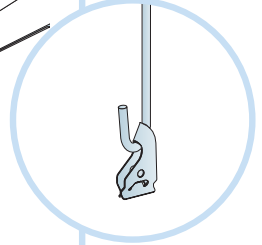

4. Connect T24 or T15 Cross tee,  
L=600/625

5. Connect Adjustable hanger

6. Connect Hanger clip

7. Connect Direct fixing bracket

8. Connect Angle trim

9. Connect Shadow-line trim

**Ecophon**<sup>®</sup>  
SAINT-GOBAIN

A SOUND EFFECT ON PEOPLE

[www.ecophon.com](http://www.ecophon.com)

**4**

5

5<sub>1</sub>

Connect Laser angle

7<sub>1</sub>

8<sub>1</sub>