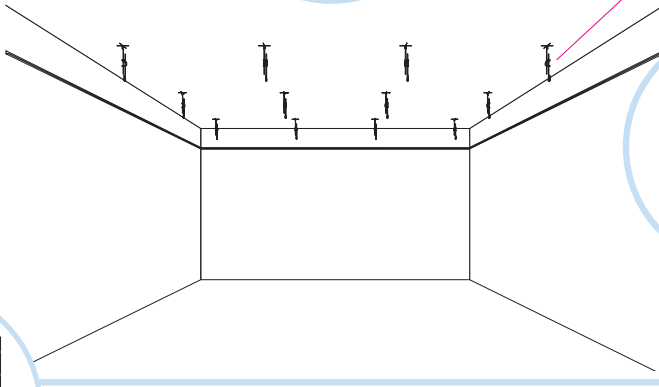

## Edge A system

600x600, 1200x600,  
625x625, 1250x625  
(Not valid for Combison)

1. Ecophon Edge A panel 600x600/1200x600  
625x625/1250x625

2. Connect T24 or T15 Main runner

3. Connect T24 or T15 Cross tee,  
L=1200/1250

4. Connect T24 or T15 Cross tee,  
L=600/625

5. Connect Adjustable hanger

6. Connect Hanger clip

7. Connect Direct fixing bracket

8. Connect Angle trim

9. Connect Shadow-line trim

**Ecophon**<sup>®</sup>  
SAINT-GOBAIN

A SOUND EFFECT ON PEOPLE

[www.ecophon.com](http://www.ecophon.com)

**4**

5

5<sub>1</sub>

Connect Laser angle

7<sub>1</sub>

8<sub>1</sub>