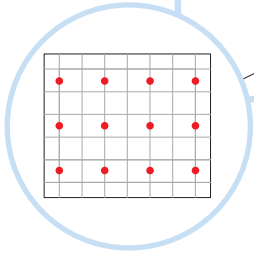

4. Connect T24 or T15 Cross tee,  
L=600/625

5. Connect Adjustable hanger

6. Connect Hanger clip

7. Connect Direct fixing bracket

8. Connect Angle trim

9. Connect Shadow-line trim

**Ecophon**<sup>®</sup>  
SAINT-GOBAIN

A SOUND EFFECT ON PEOPLE

[www.ecophon.com](http://www.ecophon.com)

**4**

5

5<sub>1</sub>

Connect Laser angle

7<sub>1</sub>

8<sub>1</sub>