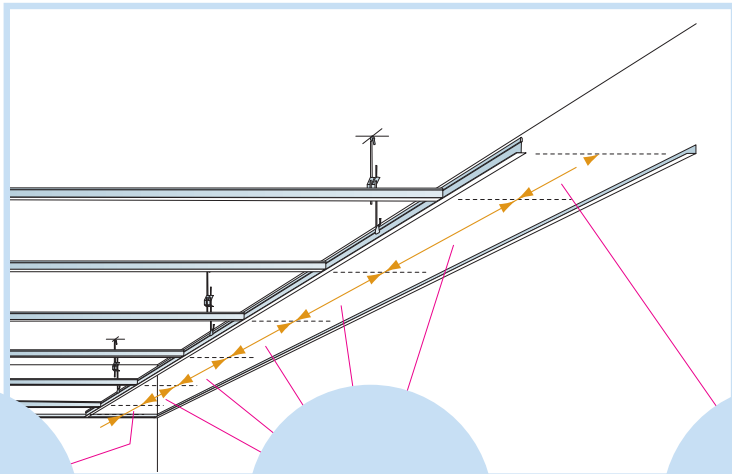

8₁

300-600

600/625

300-600

T24