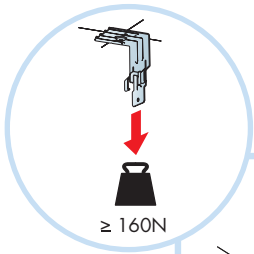

4. Connect T24 or T15 Cross tee,  
L=600/625

5. Connect Adjustable hanger

6. Connect Hanger clip

7. Connect Direct fixing bracket

8. Connect Angle trim

9. Connect Shadow-line trim

**Ecophon**<sup>®</sup>  
SAINT-GOBAIN

A SOUND EFFECT ON PEOPLE

[www.ecophon.com](http://www.ecophon.com)

**4**

5

5<sub>1</sub>

Connect Laser angle

7<sub>1</sub>

8<sub>1</sub>