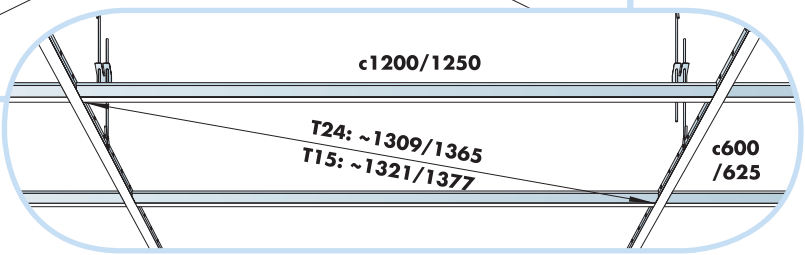

Connect Laser angle

7₁

8₁

8