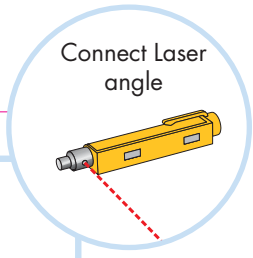

4. Connect T24 or T15 Cross tee,  
L=600/625

5. Connect Adjustable hanger

6. Connect Hanger clip

7. Connect Direct fixing bracket

8. Connect Angle trim

9. Connect Shadow-line trim

**Ecophon**<sup>®</sup>  
SAINT-GOBAIN

A SOUND EFFECT ON PEOPLE

[www.ecophon.com](http://www.ecophon.com)

**4**

5

5<sub>1</sub>

Connect Laser angle

7<sub>1</sub>

8<sub>1</sub>