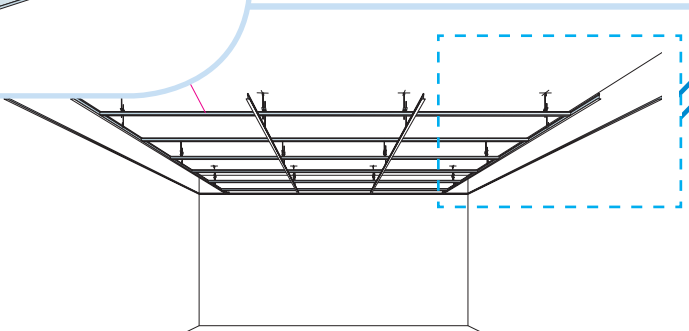

Connect Laser angle

7₁

8₁

8