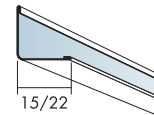

4. Connect T24 or T15 Cross tee,  
L=600/625

5. Connect Adjustable hanger

6. Connect Hanger clip

7. Connect Direct fixing bracket

8. Connect Angle trim

9. Connect Shadow-line trim

**Ecophon**<sup>®</sup>  
SAINT-GOBAIN