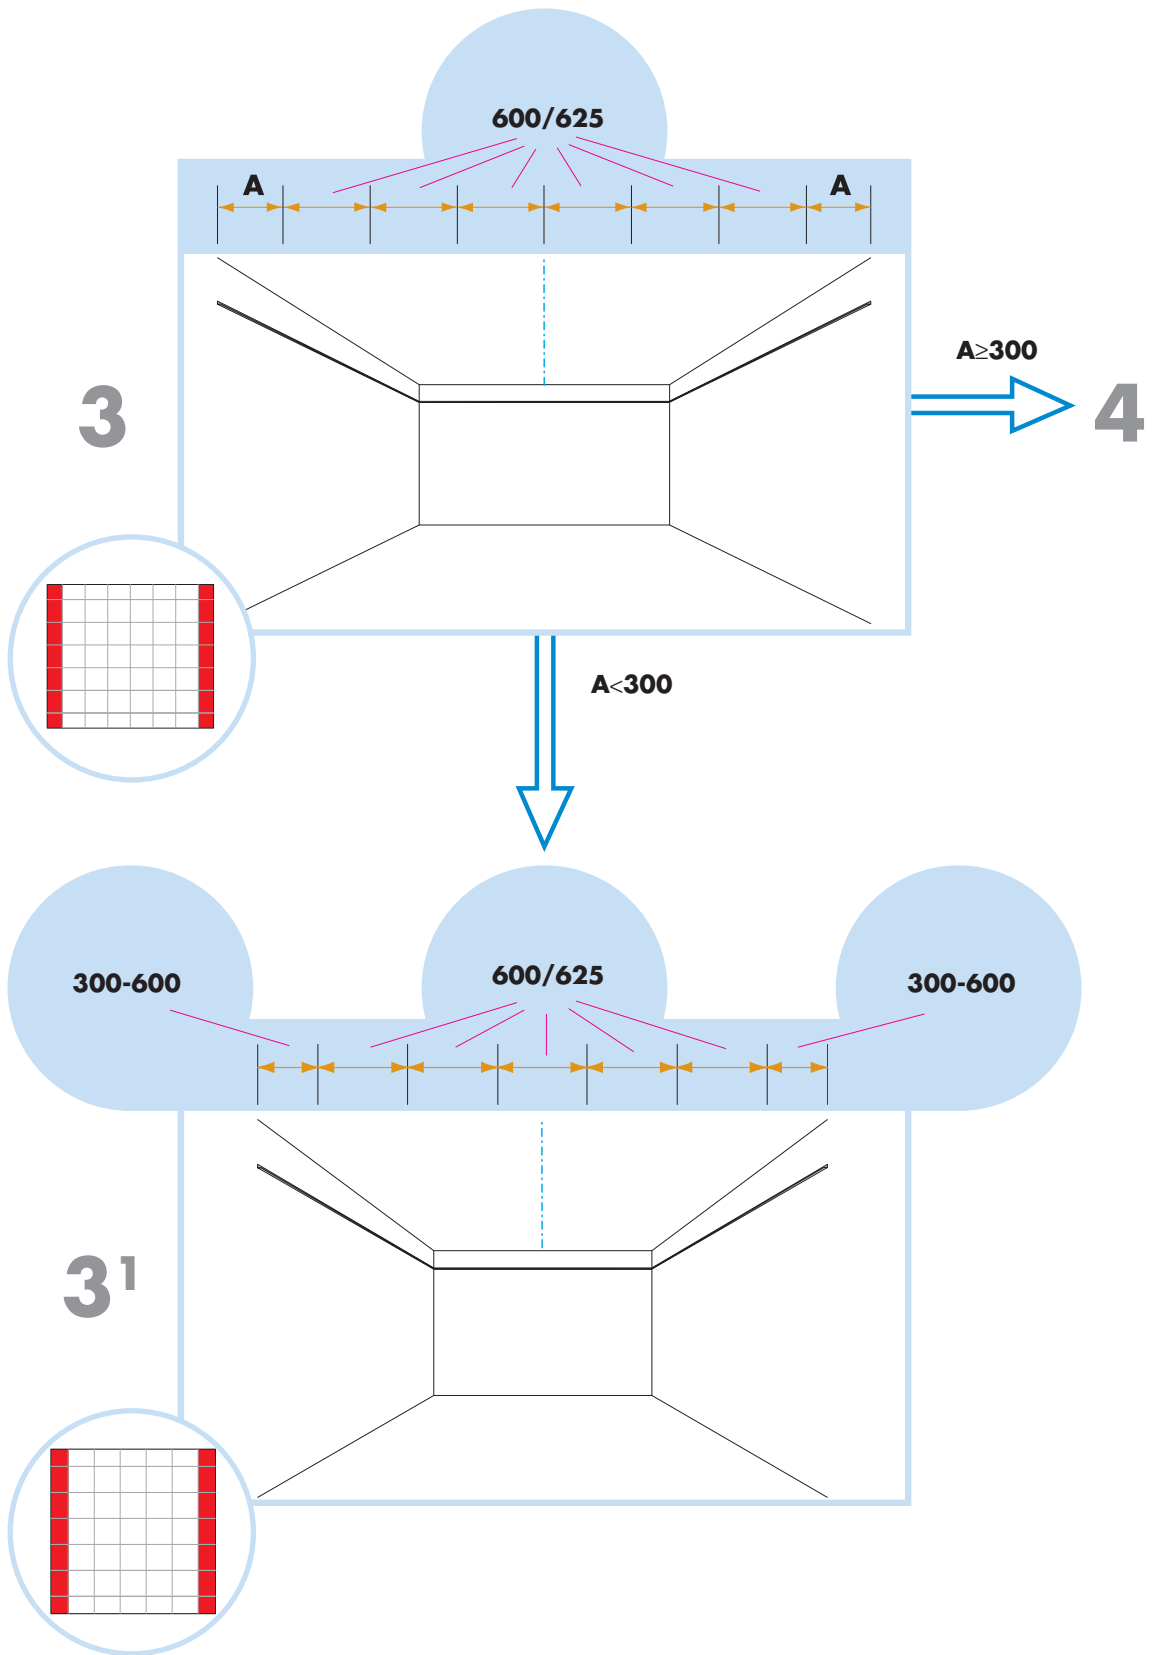

## Edge A system

600x600, 1200x600,  
625x625, 1250x625  
(Not valid for Combison)

1. Ecophon Edge A panel 600x600/1200x600  
625x625/1250x625

2. Connect T24 or T15 Main runner

3. Connect T24 or T15 Cross tee,  
L=1200/1250

4. Connect T24 or T15 Cross tee,  
L=600/625

5. Connect Adjustable hanger

6. Connect Hanger clip

7. Connect Direct fixing bracket

8. Connect Angle trim

9. Connect Shadow-line trim

**Ecophon**<sup>®</sup>  
SAINT-GOBAIN

A SOUND EFFECT ON PEOPLE

[www.ecophon.com](http://www.ecophon.com)

**4**

5

5<sub>1</sub>

Connect Laser angle

7<sub>1</sub>

8<sub>1</sub>

T24/T15

**600x600/625x625 → 10**  
**1200x600/1250x625 → 11**