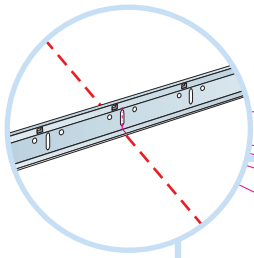

4. Connect T24 or T15 Cross tee,  
L=600/625

5. Connect Adjustable hanger

6. Connect Hanger clip

7. Connect Direct fixing bracket

8. Connect Angle trim

9. Connect Shadow-line trim

**Ecophon**<sup>®</sup>  
SAINT-GOBAIN

A SOUND EFFECT ON PEOPLE

[www.ecophon.com](http://www.ecophon.com)

**4**

5

5<sub>1</sub>

Connect Laser angle

7<sub>1</sub>

8<sub>1</sub>