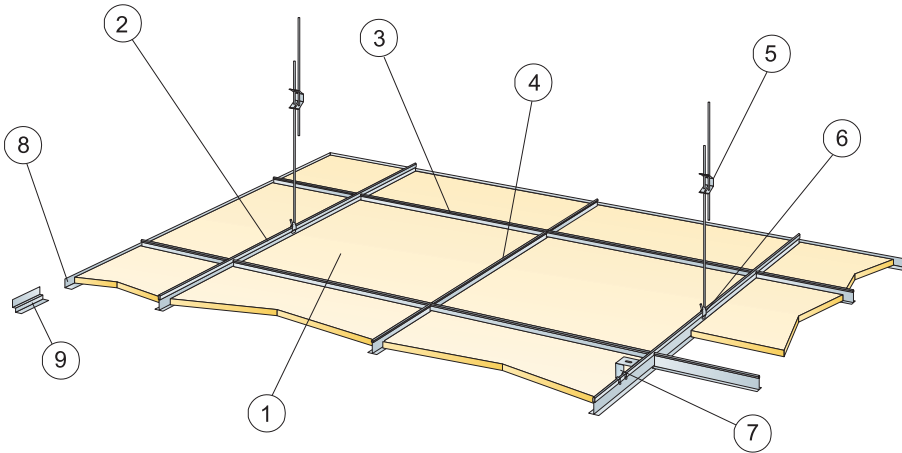

## Edge A system

600x600, 1200x600,  
625x625, 1250x625  
(Not valid for Combison)

1. Ecophon Edge A panel 600x600/1200x600  
625x625/1250x625

2. Connect T24 or T15 Main runner

3. Connect T24 or T15 Cross tee,  
L=1200/1250

4. Connect T24 or T15 Cross tee,  
L=600/625

5. Connect Adjustable hanger

6. Connect Hanger clip

7. Connect Direct fixing bracket

8. Connect Angle trim

9. Connect Shadow-line trim

**Ecophon**<sup>®</sup>  
SAINT-GOBAIN