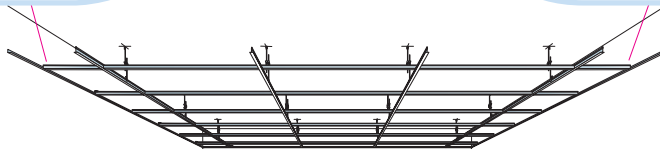

4. Connect T24 or T15 Cross tee,  
L=600/625

5. Connect Adjustable hanger

6. Connect Hanger clip

7. Connect Direct fixing bracket

8. Connect Angle trim

9. Connect Shadow-line trim

**Ecophon**<sup>®</sup>  
SAINT-GOBAIN

A SOUND EFFECT ON PEOPLE

[www.ecophon.com](http://www.ecophon.com)

**4**

5

5<sub>1</sub>

Connect Laser angle

7<sub>1</sub>

8<sub>1</sub>

8

8<sub>1</sub>

300-600

600/625

300-600

T24

T15

9