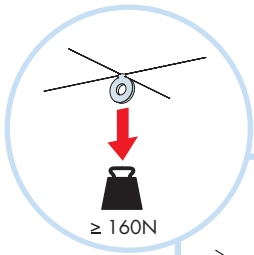

4. Connect T24 or T15 Cross tee,  
L=600/625

5. Connect Adjustable hanger

6. Connect Hanger clip

7. Connect Direct fixing bracket

8. Connect Angle trim

9. Connect Shadow-line trim

**Ecophon**<sup>®</sup>  
SAINT-GOBAIN

A SOUND EFFECT ON PEOPLE

[www.ecophon.com](http://www.ecophon.com)

**4**

5

5<sub>1</sub>

Connect Laser angle

7<sub>1</sub>

8<sub>1</sub>