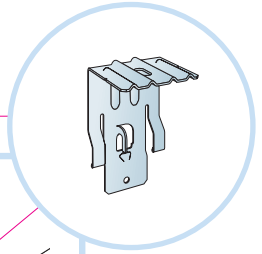

4. Connect T24 or T15 Cross tee,  
L=600/625

5. Connect Adjustable hanger

6. Connect Hanger clip

7. Connect Direct fixing bracket

8. Connect Angle trim

9. Connect Shadow-line trim

**Ecophon**<sup>®</sup>  
SAINT-GOBAIN

A SOUND EFFECT ON PEOPLE

[www.ecophon.com](http://www.ecophon.com)

**4**

5

5<sub>1</sub>

Connect Laser angle

7<sub>1</sub>

8<sub>1</sub>