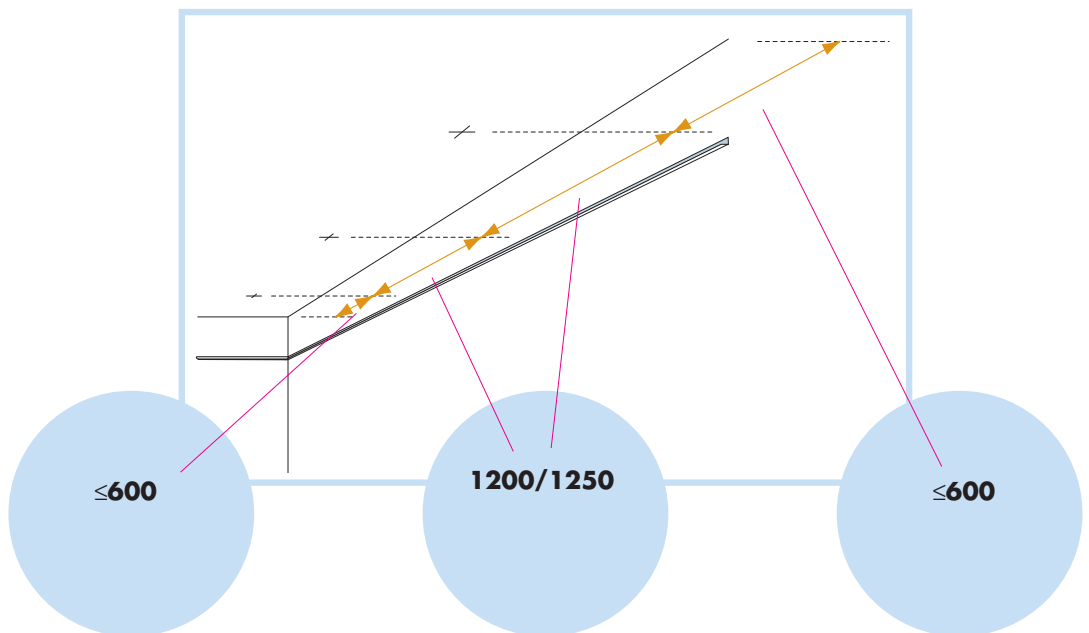

## Edge A system

600x600, 1200x600,  
625x625, 1250x625  
(Not valid for Combison)

1. Ecophon Edge A panel 600x600/1200x600  
625x625/1250x625

2. Connect T24 or T15 Main runner

3. Connect T24 or T15 Cross tee,  
L=1200/1250

4. Connect T24 or T15 Cross tee,  
L=600/625

5. Connect Adjustable hanger

6. Connect Hanger clip

7. Connect Direct fixing bracket

8. Connect Angle trim

9. Connect Shadow-line trim

**Ecophon**<sup>®</sup>  
SAINT-GOBAIN

A SOUND EFFECT ON PEOPLE

[www.ecophon.com](http://www.ecophon.com)

**4**

5

5<sub>1</sub>

Connect Laser angle

7<sub>1</sub>

8<sub>1</sub>

T24/T15

**600x600/625x625 → 10**  
**1200x600/1250x625 → 11**