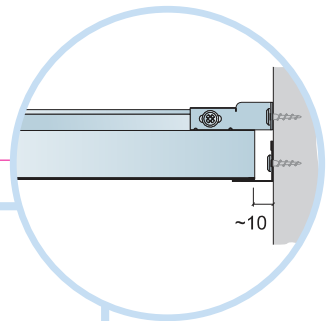

6. Connect Hanger Clip

7. Connect Direct Fixing Bracket

8. Connect Angle Trim

9. Connect Support Clip Dg 25

10. Connect Wall Bracket

11. Connect Wall Bracket

t=40

→ 15

8

1200

10

T24

22

X

X+25

~10