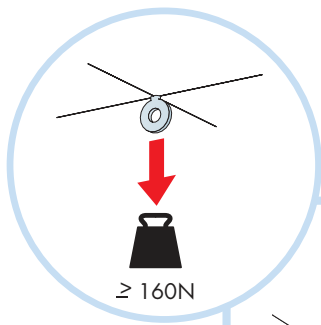

6. Connect Hanger Clip

7. Connect Direct Fixing Bracket

8. Connect Angle Trim

9. Connect Support Clip Dg 25

10. Connect Wall Bracket

11. Connect Wall Bracket

t=40

→ 15

1. Connect Bridging profile

2. Connect Bridging clip 7/10

Ecophon[®]
SAINT-GOBAIN

A SOUND EFFECT ON PEOPLE

www.ecophon.com

5

5₁

7₁