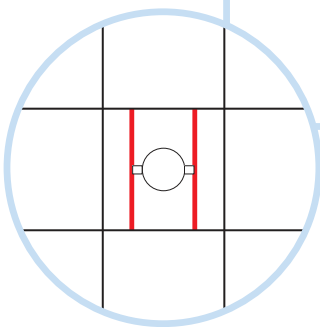

6. Connect Hanger Clip

7. Connect Direct Fixing Bracket

8. Connect Angle Trim

9. Connect Support Clip Dg 25

10. Connect Wall Bracket

11. Connect Wall Bracket

t=40

→ 15

11

~10

14

X/Y → x2

15

Alt 1

16

Alt 2