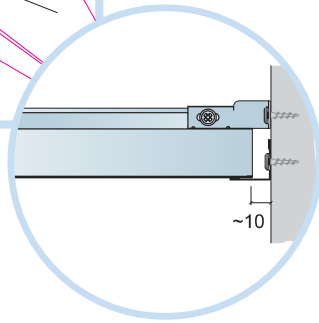

6. Connect Hanger Clip

7. Connect Direct Fixing Bracket

8. Connect Angle Trim

9. Connect Support Clip Dg 25

10. Connect Wall Bracket

11. Connect Wall Bracket

t=40

→ 15

1. Connect Bridging profile

2. Connect Bridging clip 7/10

Ecophon[®]
SAINT-GOBAIN

A SOUND EFFECT ON PEOPLE

www.ecophon.com

5

5₁

7₁

8

1200

10

T24

22

X

X+25

~10