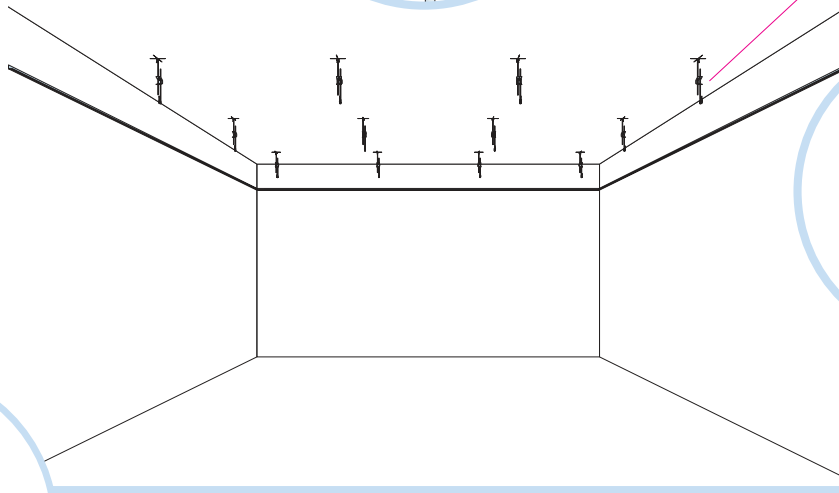

6. Connect Hanger Clip

7. Connect Direct Fixing Bracket

8. Connect Angle Trim

9. Connect Support Clip Dg 25

10. Connect Wall Bracket

11. Connect Wall Bracket

t=40

→ 15

1. Connect Bridging profile

2. Connect Bridging clip 7/10

Ecophon[®]
SAINT-GOBAIN

A SOUND EFFECT ON PEOPLE

www.ecophon.com

5

5₁

7₁

8

1200

10

T24

22

X

X+25

~10