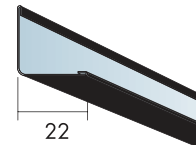

6. Connect Hanger Clip

7. Connect Direct Fixing Bracket

8. Connect Angle Trim

9. Connect Support Clip Dg 25

10. Connect Wall Bracket

11. Connect Wall Bracket

t=40

→ 15