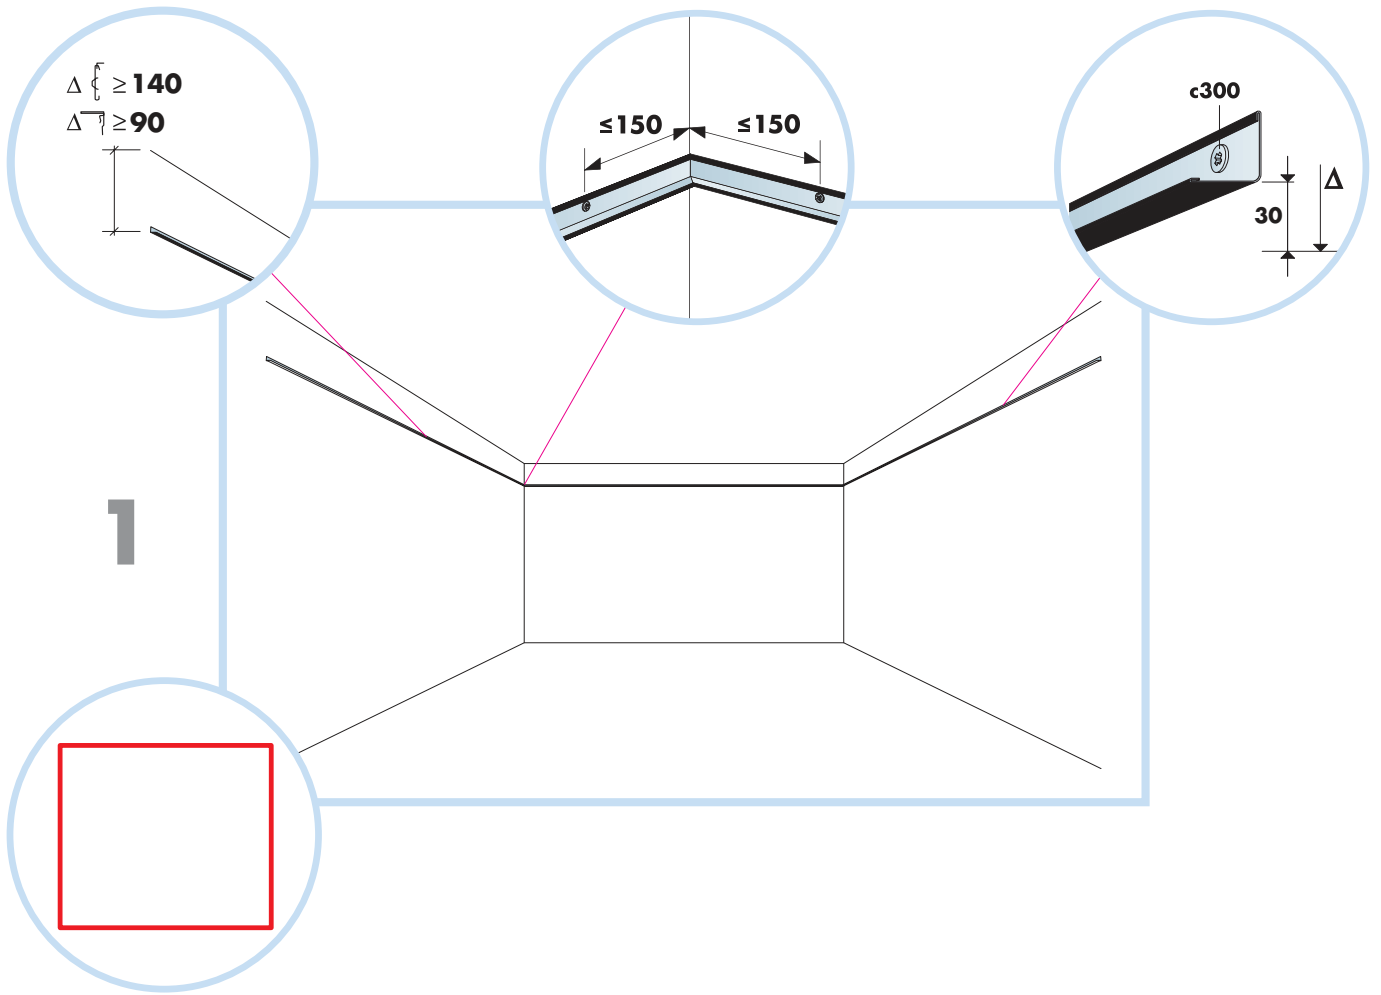

6. Connect Hanger Clip

7. Connect Direct Fixing Bracket

8. Connect Angle Trim

9. Connect Support Clip Dg 25

10. Connect Wall Bracket

11. Connect Wall Bracket

t=40

→ 15

1. Connect Bridging profile

2. Connect Bridging clip 7/10

Ecophon[®]
SAINT-GOBAIN

A SOUND EFFECT ON PEOPLE

www.ecophon.com

5

5₁

7₁

8

1200

10

T24

22

X

X+25

~10