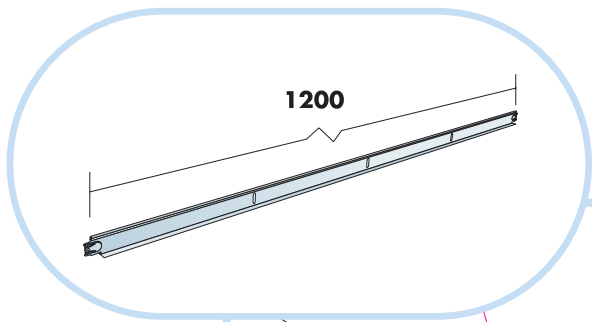

6. Connect Hanger Clip

7. Connect Direct Fixing Bracket

8. Connect Angle Trim

9. Connect Support Clip Dg 25

10. Connect Wall Bracket

11. Connect Wall Bracket

t=40

→ 15

1. Connect Bridging profile

2. Connect Bridging clip 7/10

Ecophon[®]
SAINT-GOBAIN

A SOUND EFFECT ON PEOPLE

www.ecophon.com

5

5₁

7₁

8

1200

10

T24

22

X

X+25

~10