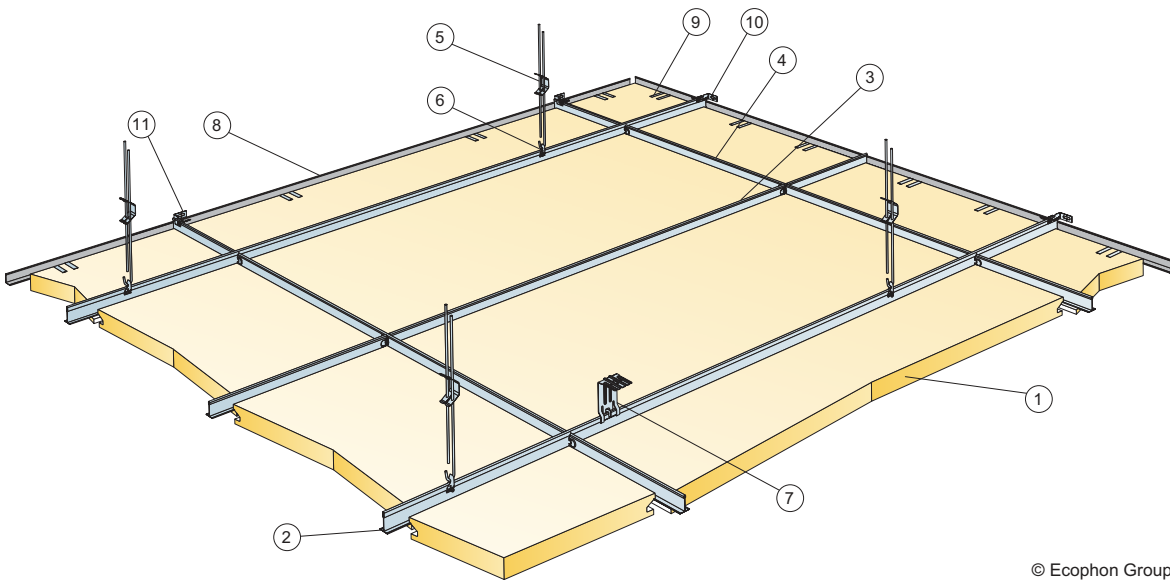

Master Eg

1200x600
M499

© Ecophon Group

1. EcophonMaster Eg 1200x600

2. Connect T24 Main Runner

3. Connect T24 Cross Tee, L=1200

4. Connect T24 Cross Tee, L=1200

5. Connect Adjustable Hanger

6. Connect Hanger Clip

7. Connect Direct Fixing Bracket

8. Connect Angle Trim

9. Connect Support Clip Dg 25

10. Connect Wall Bracket

11. Connect Wall Bracket

t=40

→ 15