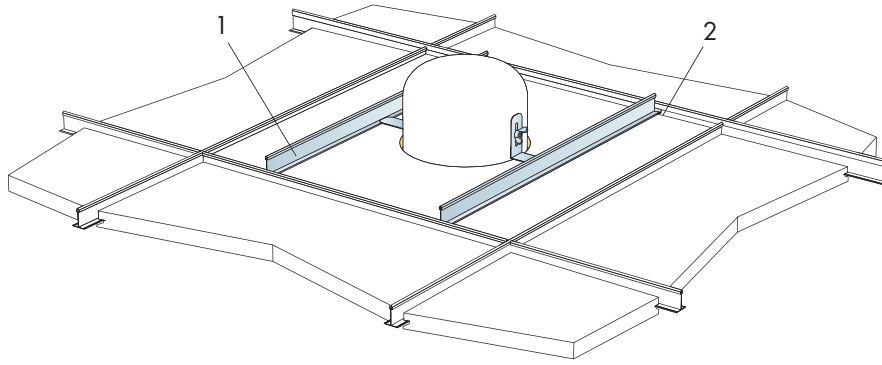

Master Eg

1200x600
M499

© Ecophon Group

1. EcophonMaster Eg 1200x600

2. Connect T24 Main Runner

3. Connect T24 Cross Tee, L=1200

4. Connect T24 Cross Tee, L=1200

5. Connect Adjustable Hanger

6. Connect Hanger Clip

7. Connect Direct Fixing Bracket

8. Connect Angle Trim

9. Connect Support Clip Dg 25

10. Connect Wall Bracket

11. Connect Wall Bracket

t=40

→ 15

1. Connect Bridging profile

2. Connect Bridging clip 7/10

Ecophon[®]
SAINT-GOBAIN

A SOUND EFFECT ON PEOPLE

www.ecophon.com

5

5₁

7₁