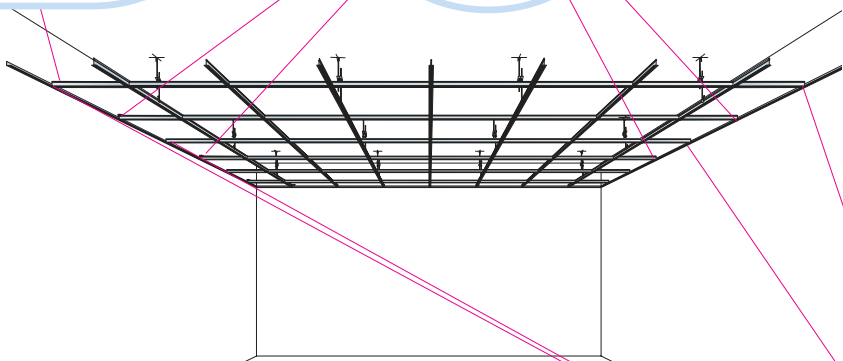

6. Connect Hanger Clip

7. Connect Direct Fixing Bracket

8. Connect Angle Trim

9. Connect Support Clip Dg 25

10. Connect Wall Bracket

11. Connect Wall Bracket

t=40

→ 15

1. Connect Bridging profile

2. Connect Bridging clip 7/10

Ecophon[®]
SAINT-GOBAIN

A SOUND EFFECT ON PEOPLE

www.ecophon.com

5

5₁

7₁

8

1200

10

T24

22

X

X+25

~10

11

~10

14

X/Y → x2

15

Alt 1

16

Alt 2