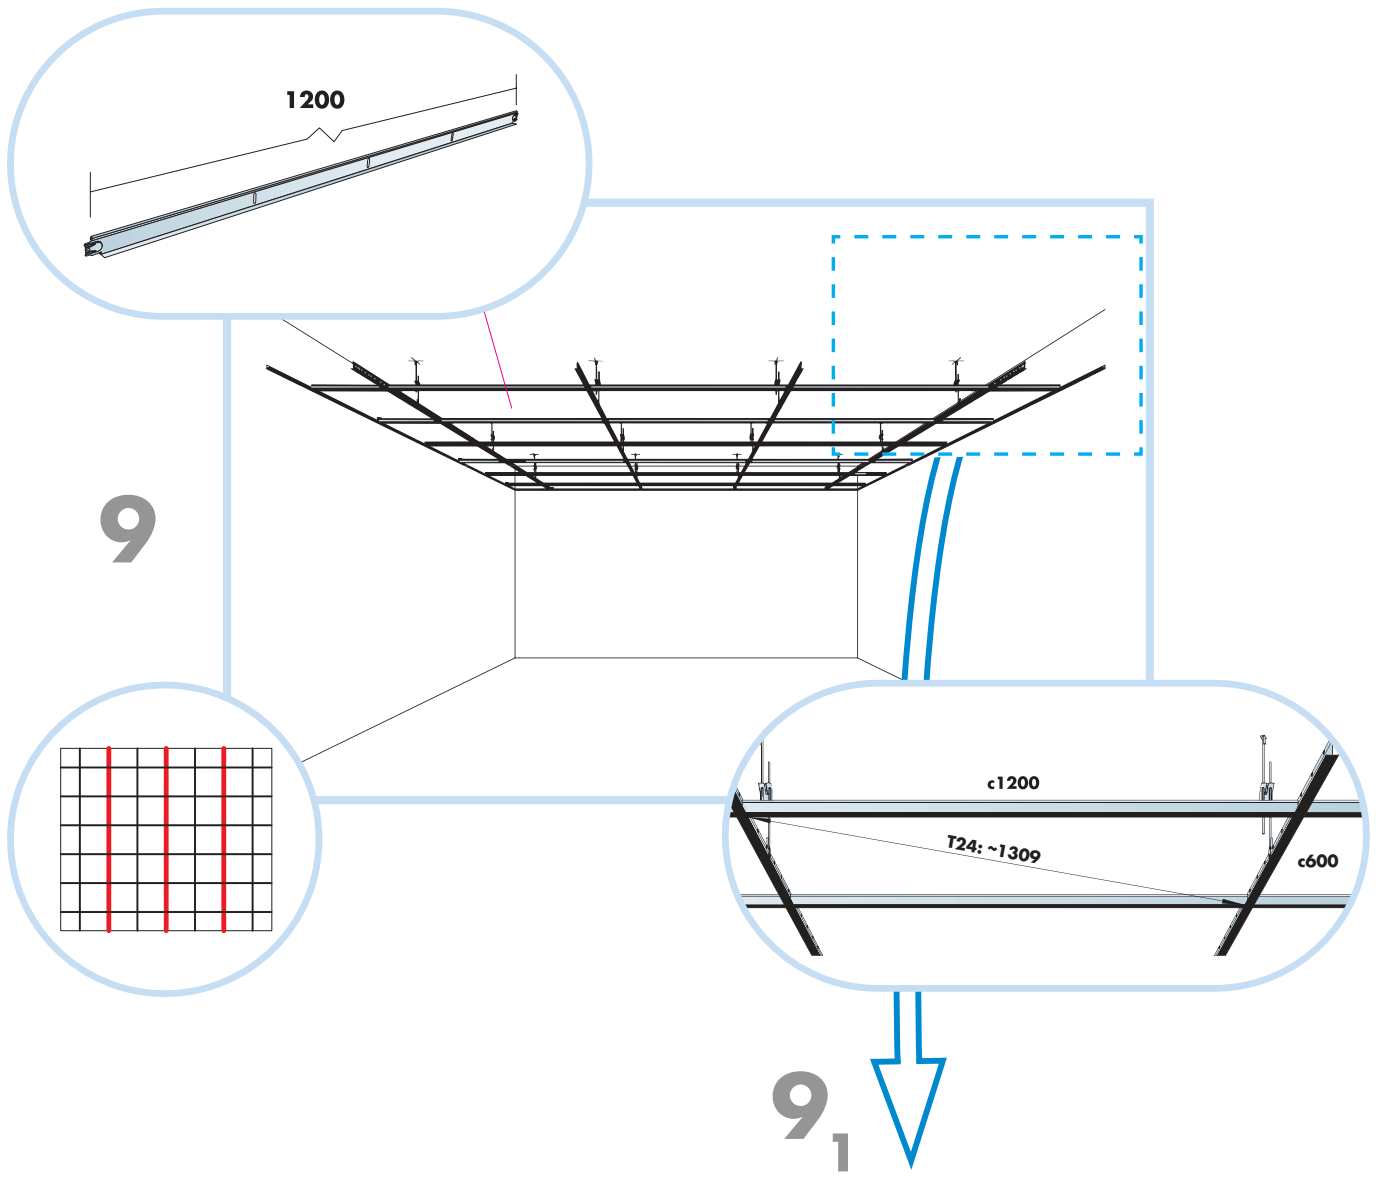

Master Eg

1200x600
M499

© Ecophon Group

1. EcophonMaster Eg 1200x600

2. Connect T24 Main Runner

3. Connect T24 Cross Tee, L=1200

4. Connect T24 Cross Tee, L=1200

5. Connect Adjustable Hanger

6. Connect Hanger Clip

7. Connect Direct Fixing Bracket

8. Connect Angle Trim

9. Connect Support Clip Dg 25

10. Connect Wall Bracket

11. Connect Wall Bracket

t=40

→ 15

1. Connect Bridging profile

2. Connect Bridging clip 7/10

Ecophon[®]
SAINT-GOBAIN

A SOUND EFFECT ON PEOPLE

www.ecophon.com

5

5₁

7₁

8

1200

10

T24

22

X

X+25

~10