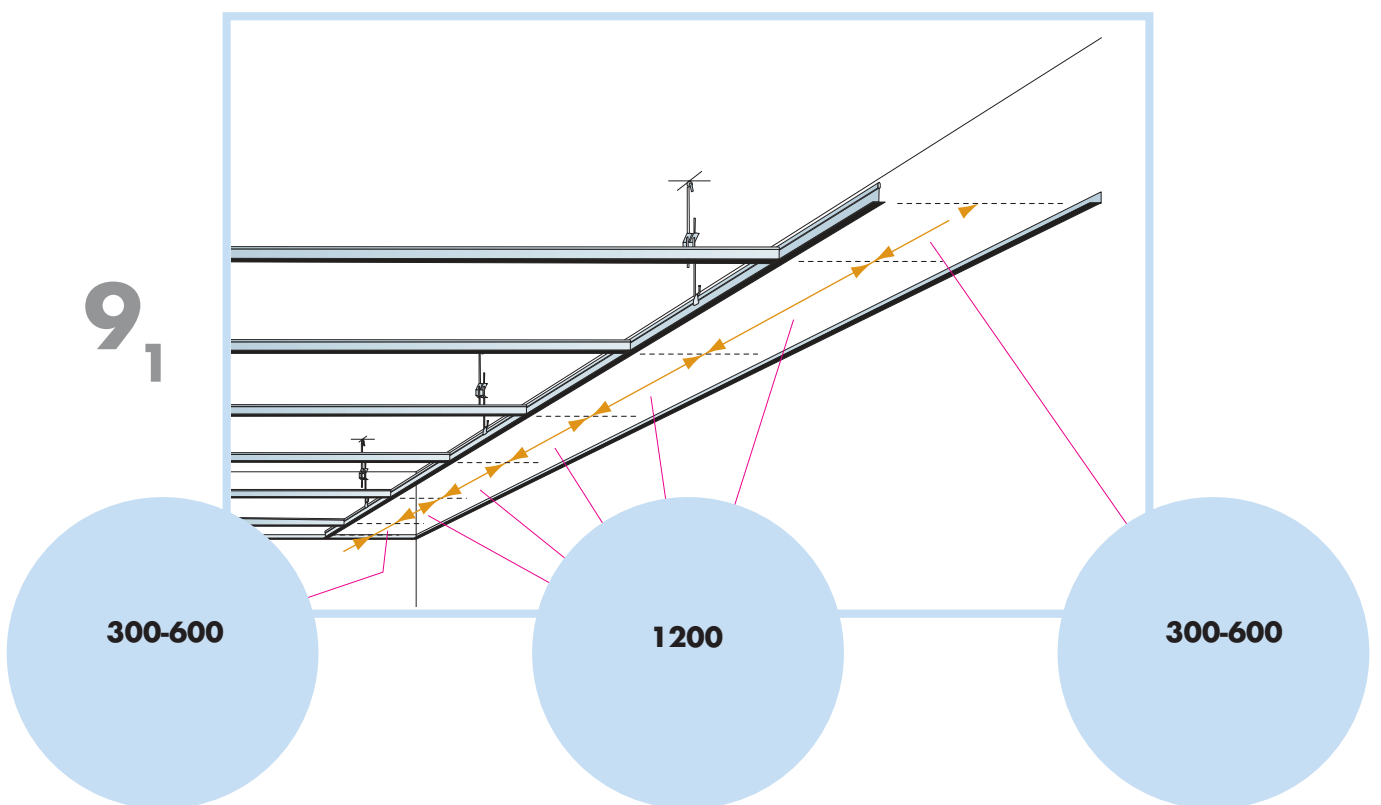

6. Connect Hanger Clip

7. Connect Direct Fixing Bracket

8. Connect Angle Trim

9. Connect Support Clip Dg 25

10. Connect Wall Bracket

11. Connect Wall Bracket

t=40

→ 15

1. Connect Bridging profile

2. Connect Bridging clip 7/10

Ecophon[®]
SAINT-GOBAIN

A SOUND EFFECT ON PEOPLE

www.ecophon.com

5

5₁

7₁

8

1200

10

T24

22

X

X+25

~10