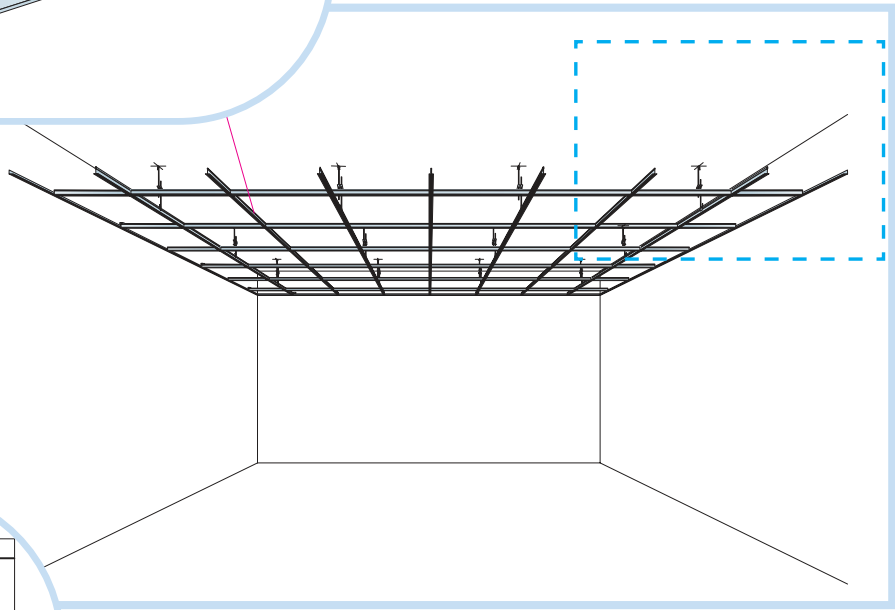

6. Connect Hanger Clip

7. Connect Direct Fixing Bracket

8. Connect Angle Trim

9. Connect Support Clip Dg 25

10. Connect Wall Bracket

11. Connect Wall Bracket

t=40

→ 15

8

1200

10

T24

22

X

X+25

~10

11

~10

14

X/Y → x2

15

Alt 1

16

Alt 2