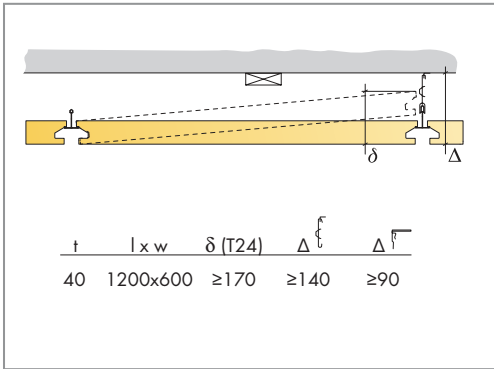

Master Eg

1200x600
M499

© Ecophon Group

1. EcophonMaster Eg 1200x600

2. Connect T24 Main Runner

3. Connect T24 Cross Tee, L=1200

4. Connect T24 Cross Tee, L=1200

5. Connect Adjustable Hanger

6. Connect Hanger Clip

7. Connect Direct Fixing Bracket

8. Connect Angle Trim

9. Connect Support Clip Dg 25

10. Connect Wall Bracket

11. Connect Wall Bracket

t=40

→ 15

8

1200

10

T24

22

X

X+25

~10