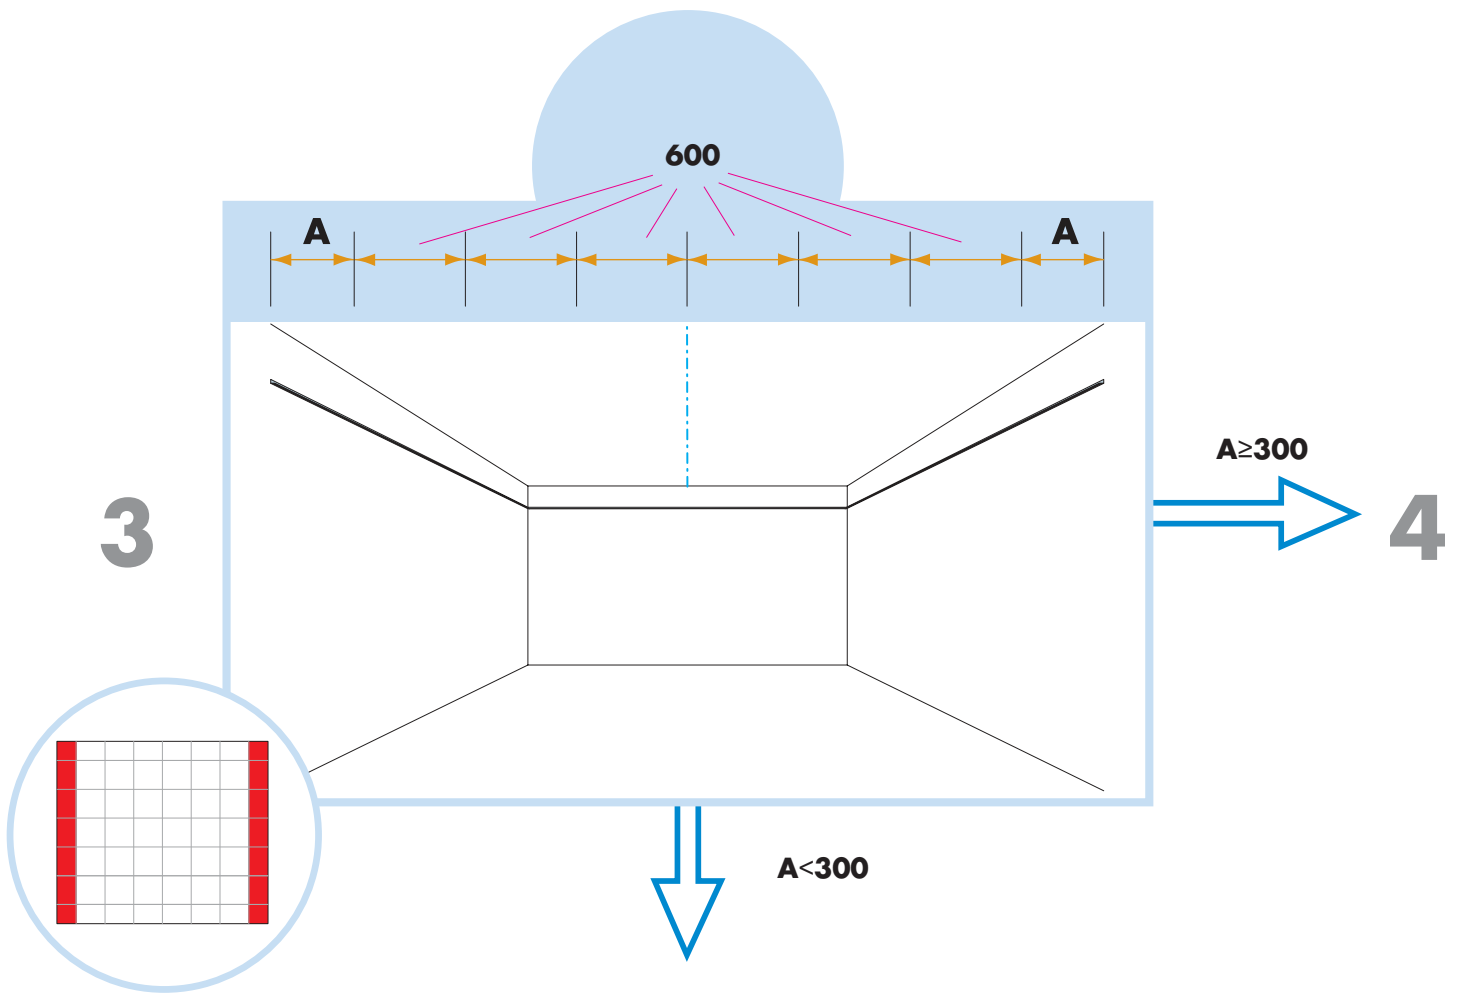

6. Connect Hanger Clip

7. Connect Direct Fixing Bracket

8. Connect Angle Trim

9. Connect Support Clip Dg 25

10. Connect Wall Bracket

11. Connect Wall Bracket

t=40

→ 15

1. Connect Bridging profile

2. Connect Bridging clip 7/10

Ecophon[®]
SAINT-GOBAIN

A SOUND EFFECT ON PEOPLE

www.ecophon.com

5

5₁

7₁

8

1200

10

T24

22

X

X+25

~10