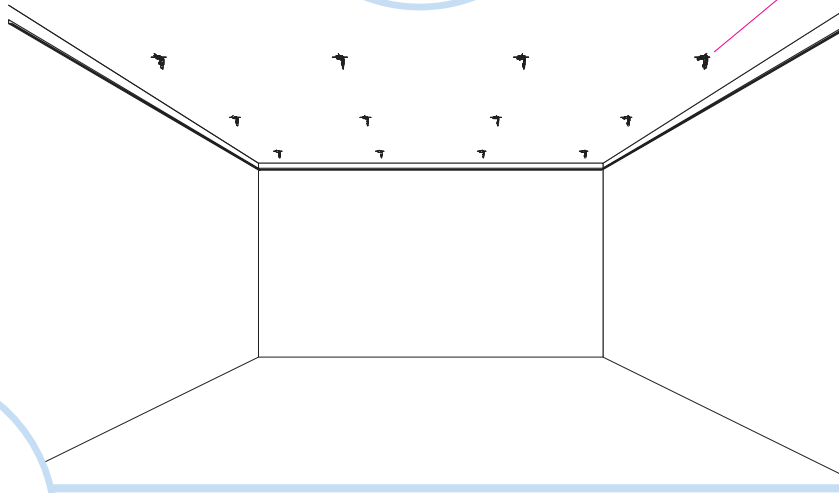

6. Connect Hanger Clip

7. Connect Direct Fixing Bracket

8. Connect Angle Trim

9. Connect Support Clip Dg 25

10. Connect Wall Bracket

11. Connect Wall Bracket

t=40

→ 15

1. Connect Bridging profile

2. Connect Bridging clip 7/10

Ecophon[®]
SAINT-GOBAIN

A SOUND EFFECT ON PEOPLE

www.ecophon.com

5

5₁

7₁

8

1200

10

T24

22

X

X+25

~10