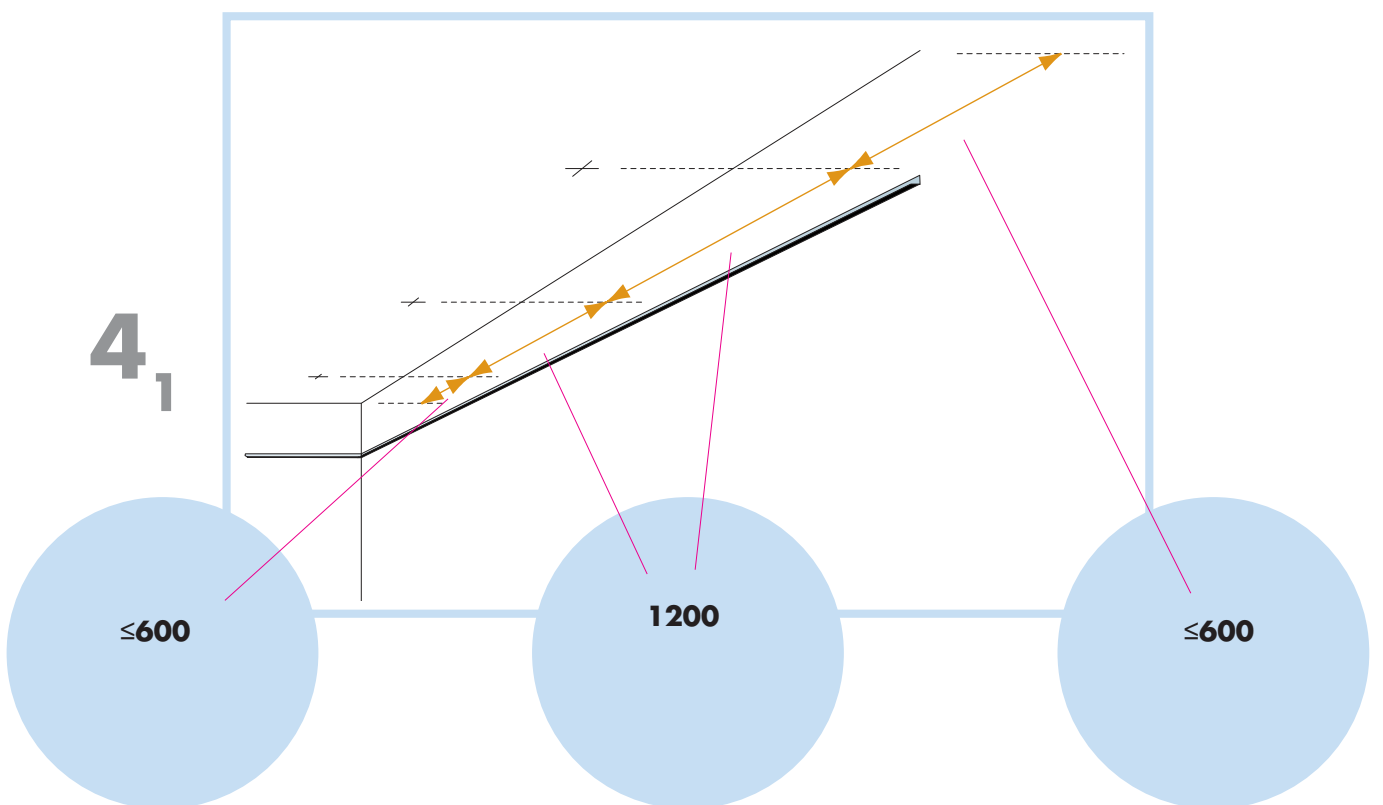

1. Connect Bridging profile

2. Connect Bridging clip 7/10

Ecophon[®]
SAINT-GOBAIN

A SOUND EFFECT ON PEOPLE

www.ecophon.com

5

5₁

7₁

8

1200

10

T24

22

X

X+25

~10