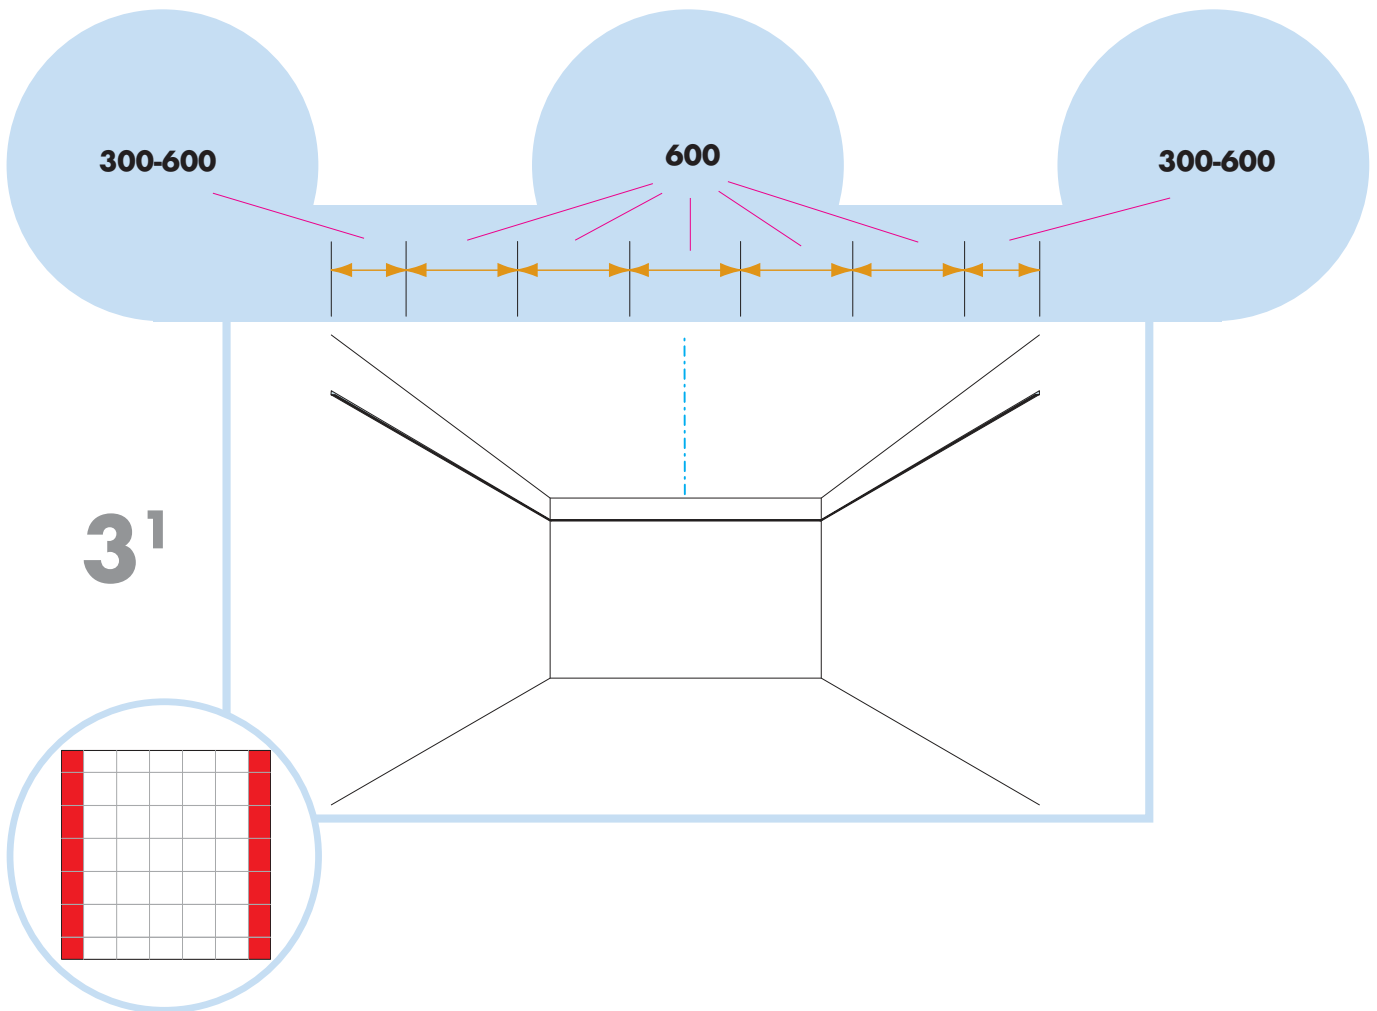

6. Connect Hanger Clip

7. Connect Direct Fixing Bracket

8. Connect Angle Trim

9. Connect Support Clip Dg 25

10. Connect Wall Bracket

11. Connect Wall Bracket

t=40

→ 15

1. Connect Bridging profile

2. Connect Bridging clip 7/10

Ecophon[®]
SAINT-GOBAIN

A SOUND EFFECT ON PEOPLE

www.ecophon.com

5

5₁

7₁

8

1200

10

T24

22

X

X+25

~10