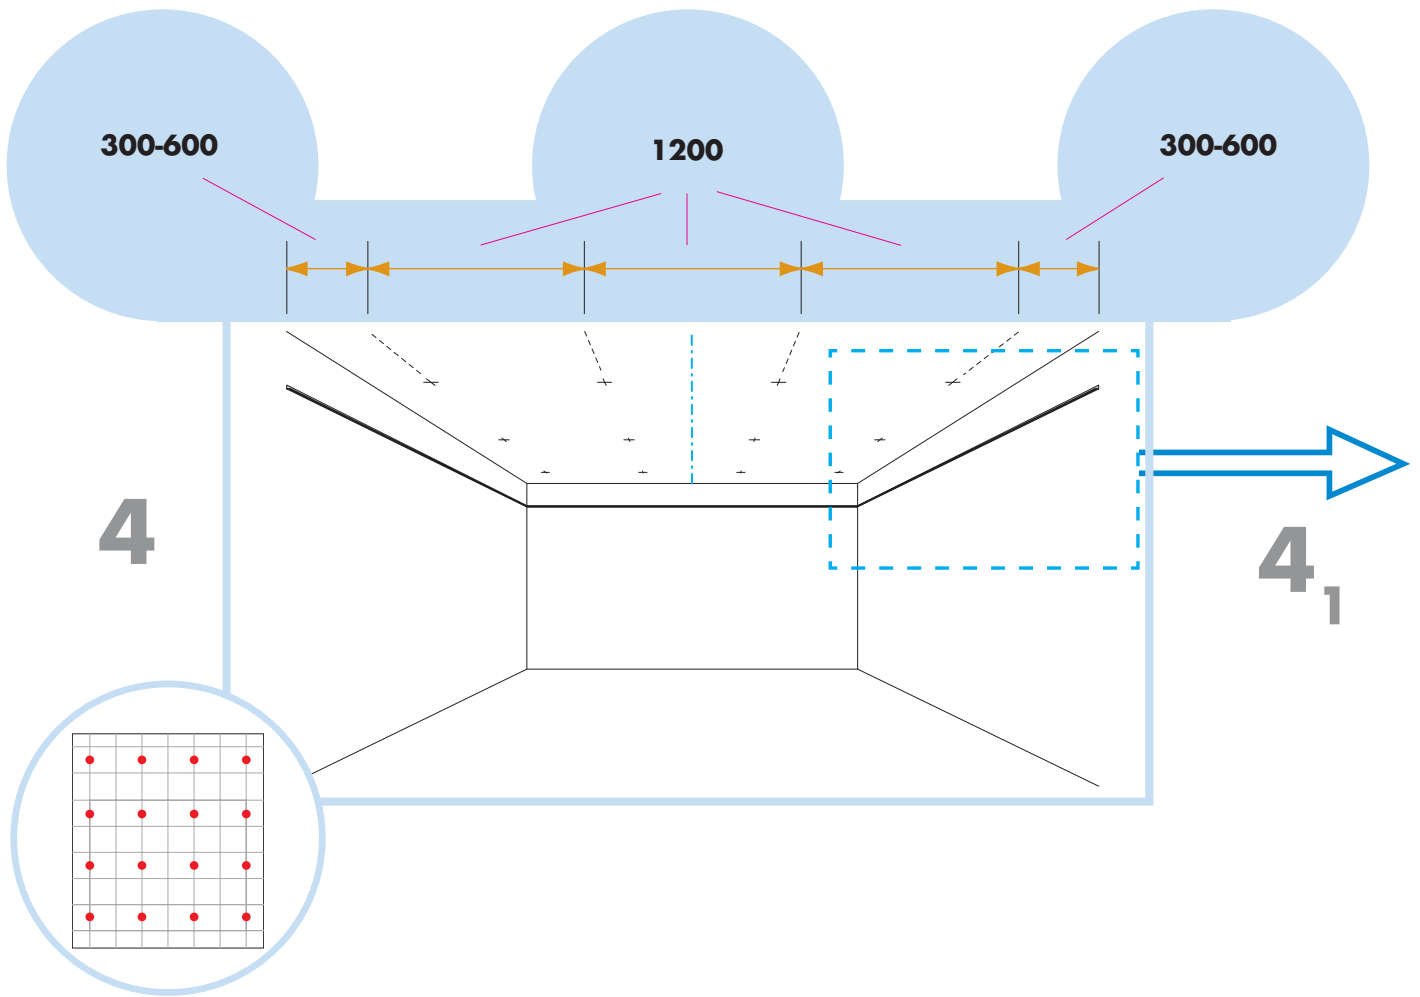

6. Connect Hanger Clip

7. Connect Direct Fixing Bracket

8. Connect Angle Trim

9. Connect Support Clip Dg 25

10. Connect Wall Bracket

11. Connect Wall Bracket

t=40

→ 15

1. Connect Bridging profile

2. Connect Bridging clip 7/10

Ecophon[®]
SAINT-GOBAIN

A SOUND EFFECT ON PEOPLE

www.ecophon.com

5

5₁

7₁

8

1200

10

T24

22

X

X+25

~10