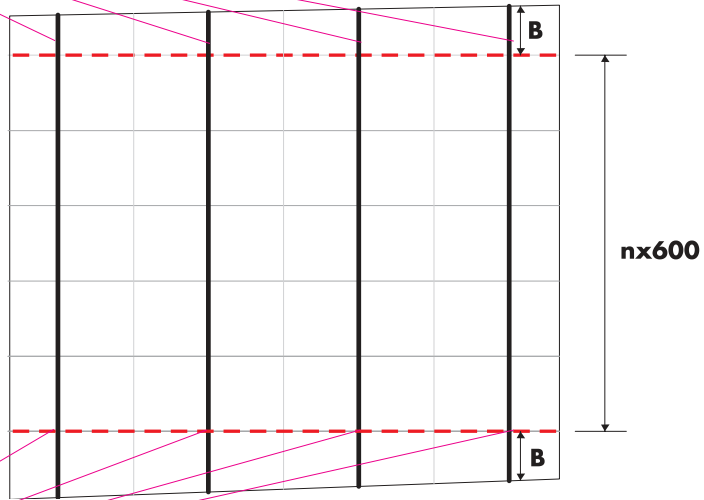

6. Connect Hanger Clip

7. Connect Direct Fixing Bracket

8. Connect Angle Trim

9. Connect Support Clip Dg 25

10. Connect Wall Bracket

11. Connect Wall Bracket

t=40

→ 15

8

1200

10

T24

22

X

X+25

~10