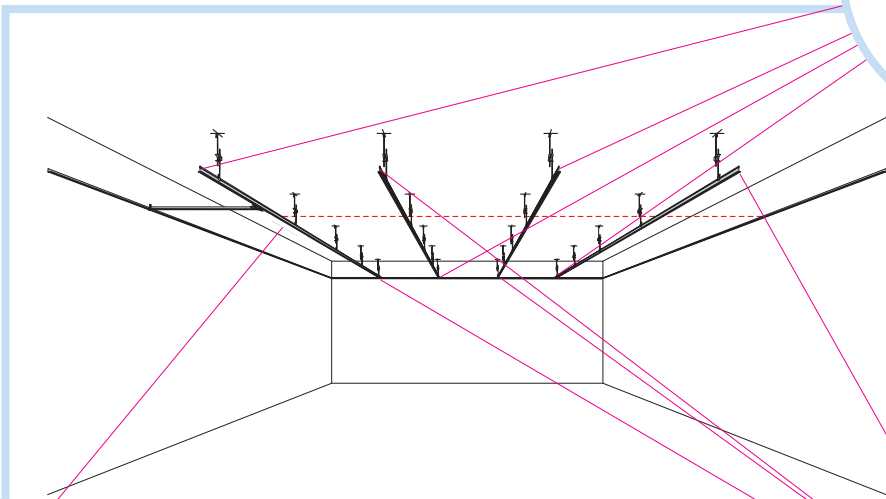

6. Connect Hanger Clip

7. Connect Direct Fixing Bracket

8. Connect Angle Trim

9. Connect Support Clip Dg 25

10. Connect Wall Bracket

11. Connect Wall Bracket

t=40

→ 15

1. Connect Bridging profile

2. Connect Bridging clip 7/10

Ecophon[®]
SAINT-GOBAIN

A SOUND EFFECT ON PEOPLE

www.ecophon.com

5

5₁

7₁

8

1200

10

T24

22

X

X+25

~10